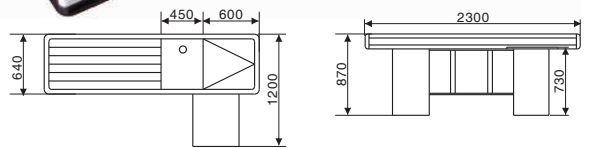

Components

	Description
1	Scanner Desk
2	Conveyor Belt Speed:0.15m/s, Capacity:100kgs
3	Plastic Bumper
4	Auxiliary Counter
5	Bag Pack
6	Packing Basin
7	Bottom Protect Rubber For Rust
8	Infrared Inductor

Model	Main Body L×W×H(mm)	Auxiliary Table L×W×H(mm)
BN7140001	2600×900×870	600×600×870

Model	Main Body L×W×H(mm)	Auxiliary Table L×W×H(mm)
BN7140002	2500×640×870	600×600×870