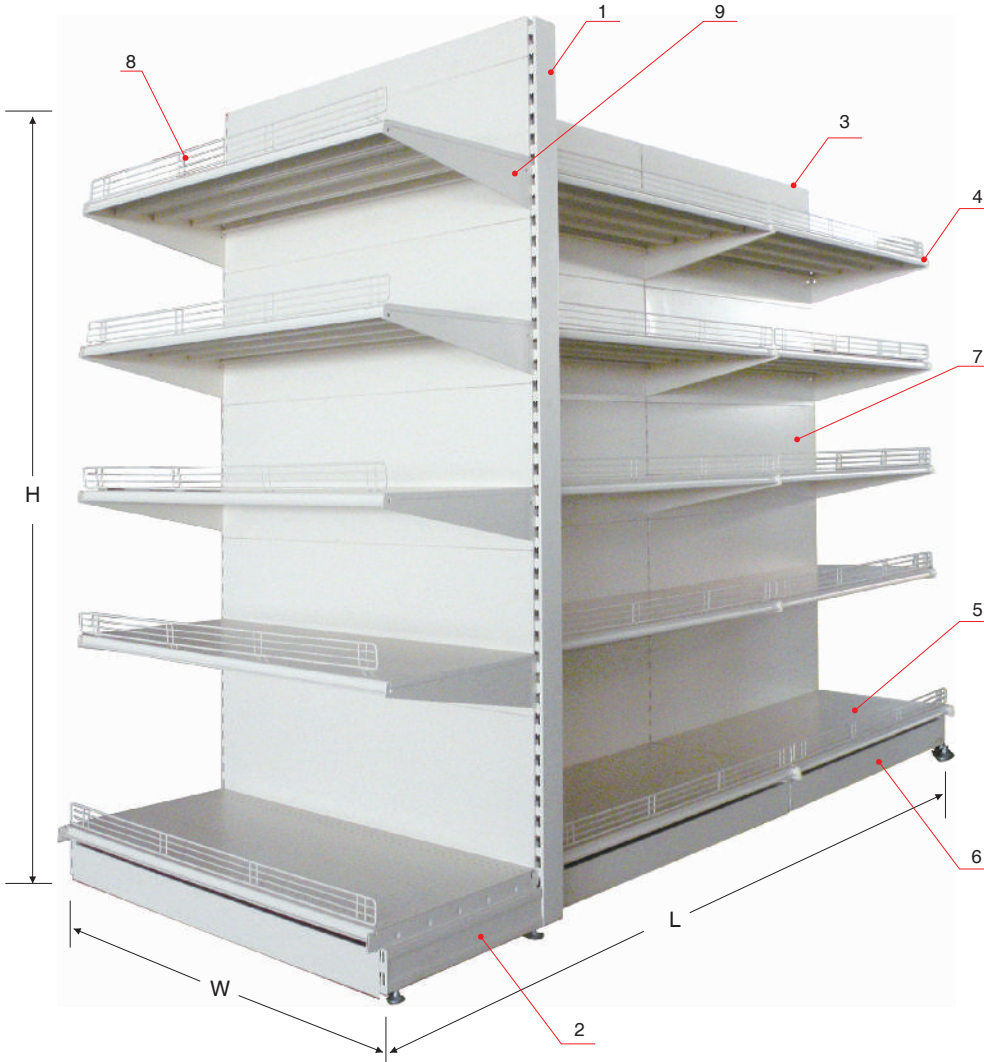

Model	Size W
BN7011801	2
BN7011802	4
BN7011803	6
BN7011804	8
BN7011805	10
BN7011806	12

Plastic Bin

Model	Size L x W x H
BN7011901	7 x 4 3/4 x 3 3/8

Plastic Slatwall

Model	Size L x H
BN7012001	48 x 12
BN7012002	30 x 12

Hook

Model	Size W
BN7012101	6
BN7012102	12

Components

	Description
1	Upright
2	Leg For Upright
3	Top Rail
4	Upper Shelf
5	Base Shelf
6	Kick Plate
7	Back Panel
8	Wire Front Bracket
9	Bracket

Multi-Position Bracket