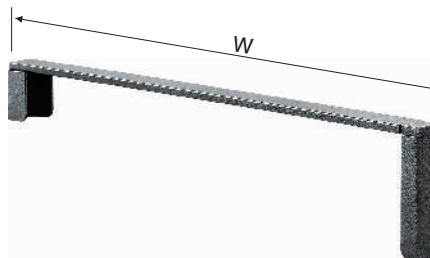

Top Joiner A Type

Model	Size W(mm)
BN7040601	630
BN7040602	525
BN7040603	500
BN7040604	465