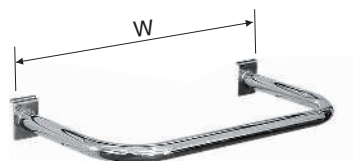

Interframe Joiner

Model	Size W(mm)
BN7177501	485