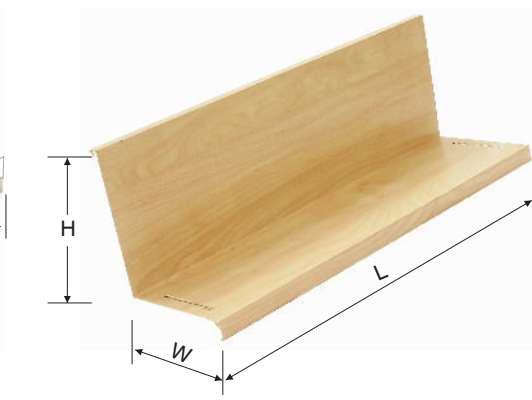

Steel Shelf

Model	Size L×W(mm)
BN7031501	759×350
BN7031502	759×424
BN7031503	759×533
BN7031504	759×652

Book Shelf

Model	Size L×W×H(mm)
BN7031601	759×250×200
BN7031602	759×150×250
BN7031603	759×200×250
BN7031604	759×225×282

Angled Book Shelf

Model	Size L×W×H(mm)
BN7031701	759×150×120

Book Shelf With Arcylic Front

Model	Size L×W×H(mm)
BN7031801	759×300×250

Book Shelf

Model	Size L×W×H(mm)
BN7910301	759×225×250

Bracket For Book Shelf