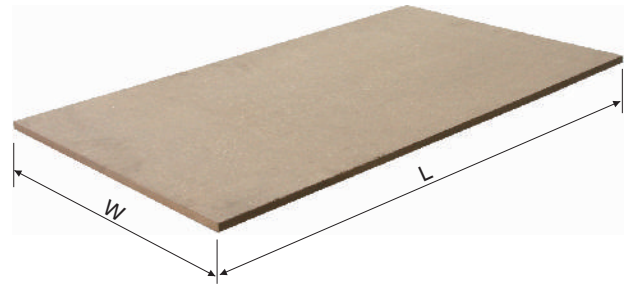

Wire Deck

Model	Size L×W(mm)
BN7050901	2400×640
BN7050902	2400×490
BN7050903	914×640
BN7050904	914×490

Wood Deck

Model	Size L×W(mm)
BN7051201	1198×445
BN7051202	1198×360
BN7051203	912×445
BN7051204	912×360

Top Front Beam

Model	Size L(mm)
BN7051001	3600
BN7051002	2400
BN7051003	1200
BN7051004	914

Bottom Front Beam

Model	Size L(mm)
BN7051101	3600
BN7051102	2400
BN7051103	1200
BN7051104	914

Top Rear Beam

Model	Size L(mm)
BN7051301	3600
BN7051302	2400
BN7051303	1200
BN7051304	914

Bottom Rear Beam

Model	Size L(mm)
BN7051401	3600
BN7051402	2400
BN7051403	1200
BN7051404	914