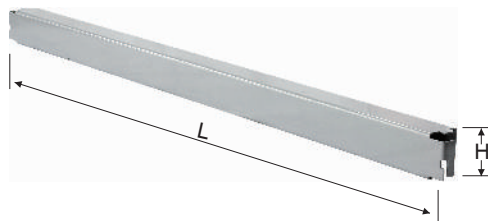

Kick Plate

Model	Size L×H(mm)
BN7031301	1520×75
BN7031302	762×75