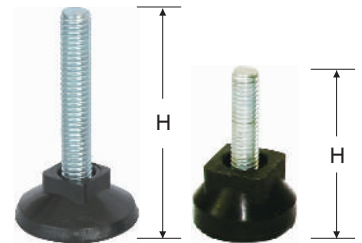

Mesh Panel

Model	Size L×H(mm)
BN7030701	701×1061
BN7030702	701×1146
BN7030703	701×1301
BN7030704	701×1681

Heavy Duty Mesh Panel

Model	Size L×H(mm)
BN7030801	701×1061
BN7030802	701×1146
BN7030803	701×1301
BN7030804	701×1681

Perforated Panel

Model	Size L×H(mm)
BN7030901	747×525
BN7030902	747×160
BN7030903	747×162

Plain Panel

Model	Size L×H(mm)
BN7031001	747×525
BN7031002	747×160

Adjustable Screw

Model	Size H(mm)
BN7031101	75
BN7031102	100