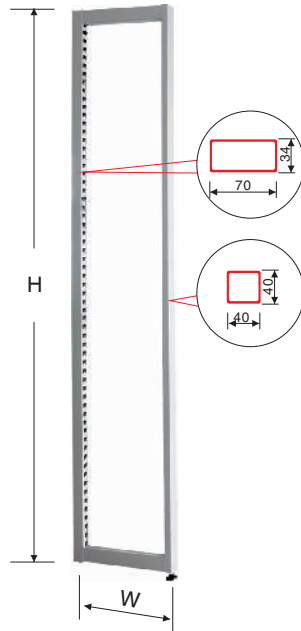

Model	Size L×W×H(mm)
BN7043501	720×590×2100
BN7043502	850×590×2100
BN7043503	1035×590×2100

AUSTRALIAN STYLE SHELVING DA

Components

	Description
1	Double Post
2	Perforated Panel
3	Adjustable Screw
4	Standard Wire Shelf
5	Centre Post
6	Wood Deck
7	Wire Deck
8	Top Front Beam
9	Top Rear Beam
10	Bottom Front Beam
11	Bottom Rear Beam
12	Bracket

Double Post

Model	Size W×H(mm)
BN7050101	1130×2657
BN7050102	1130×2247
BN7050103	960×2247

Single Post

Model	Size W×H(mm)
BN7050201	750×3600
BN7050202	600×2657
BN7050203	600×2247

Perforated Panel

Model	Size W×H(mm)
BN7050301	1200×450
BN7050302	915×450