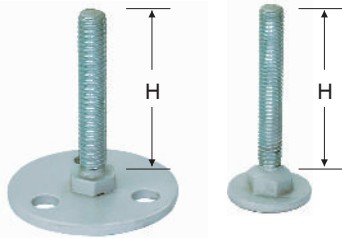

BN7042001

BN7042002

Metal Adjustable Screw

Model	Size H(mm)
BN7042001	75
BN7042002	75