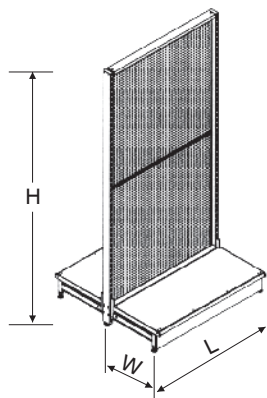

Double Gondola Aisle Unit