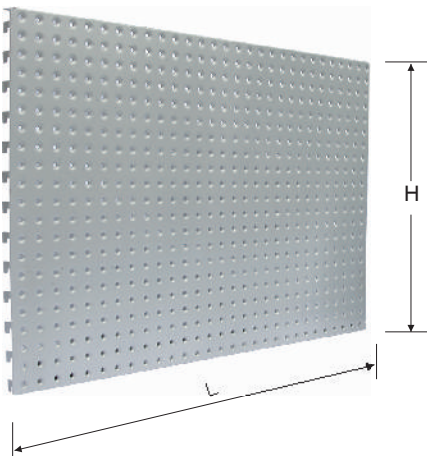

Perforated Panel

Model	Size L×H(mm)
BN7030901	747×525
BN7030902	747×160
BN7030903	747×162