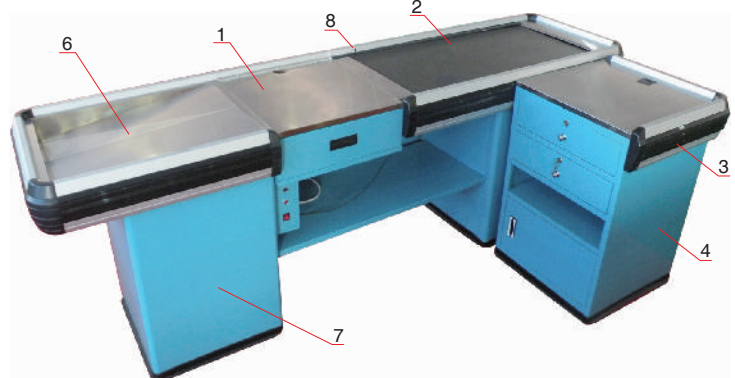

Model	Main Body L×W×H(mm)	Auxiliary Table L×W×H(mm)
BN7140004	2500×640×870	600×600×870