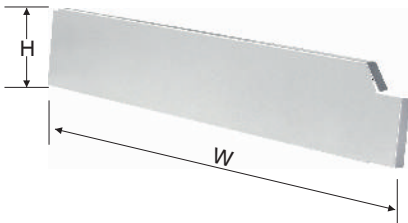

Wire Book Shelf

Model	Size L×W×H(mm)
BN7032601	750×533×150

Magazine Shelf 3 Tiers

Model	Size L×W×H(mm)
BN7032701	760×400×560

Magazine Shelf 2 Tiers

Model	Size L×W×H(mm)
BN7032702	760×290×460

Metal End Trim LH