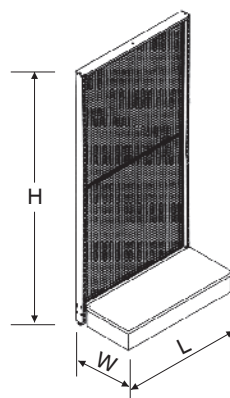

Brynick's Gondola / Wall shelving provides retailers with a number of options for customize each store's fixture layout. Thousands of accessories available for display / wall racking address the particular needs of each store. All parts and accessories install easily.

Components

	Description
1	Centre Upright
2	Starter Upright
3	Perforated Wood Panel
4	Top Rail
5	Adjustable Screw
6	Kick Plate
7	End Deck Base Side
8	End Kick Plate
9	End Unit
10	End Perforated Wood Panel
11	Upper Shelf For End Unit
12	Bottom Shelf For End Unit

- **High tensile steel construction for extra quality strength**
- **Upright slotted 1 on center for easy shelf placement**
- **Multi-position steel brackets allow the shelf to be used in multiple merchandising arrangements**
- **Built-in levelers and snap-together parts make installation simple while yielding an exceptional load capacity**
- **Special product design available**

End Unit