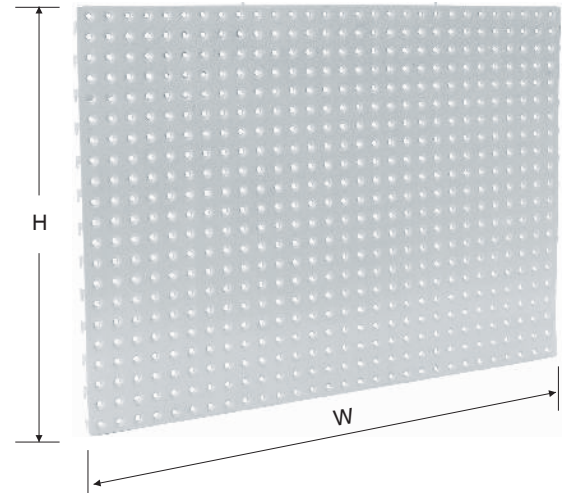

Perforated Panel

Model	Size W×H(mm)
BN7050301	1200×450
BN7050302	915×450