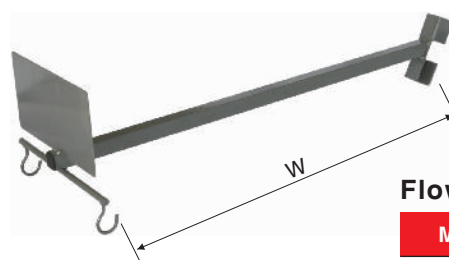

Wire Rack

Model	Size L×H(mm)
BN7176001	1200×200

Wire Rack

Model	Size L×W×H(mm)
BN7176301	415×452×52

Wire Rack

Model	Size L×H(mm)
BN7176201	900×150

Flower Bag Holder

Model	Size W(mm)
BN7176401	600