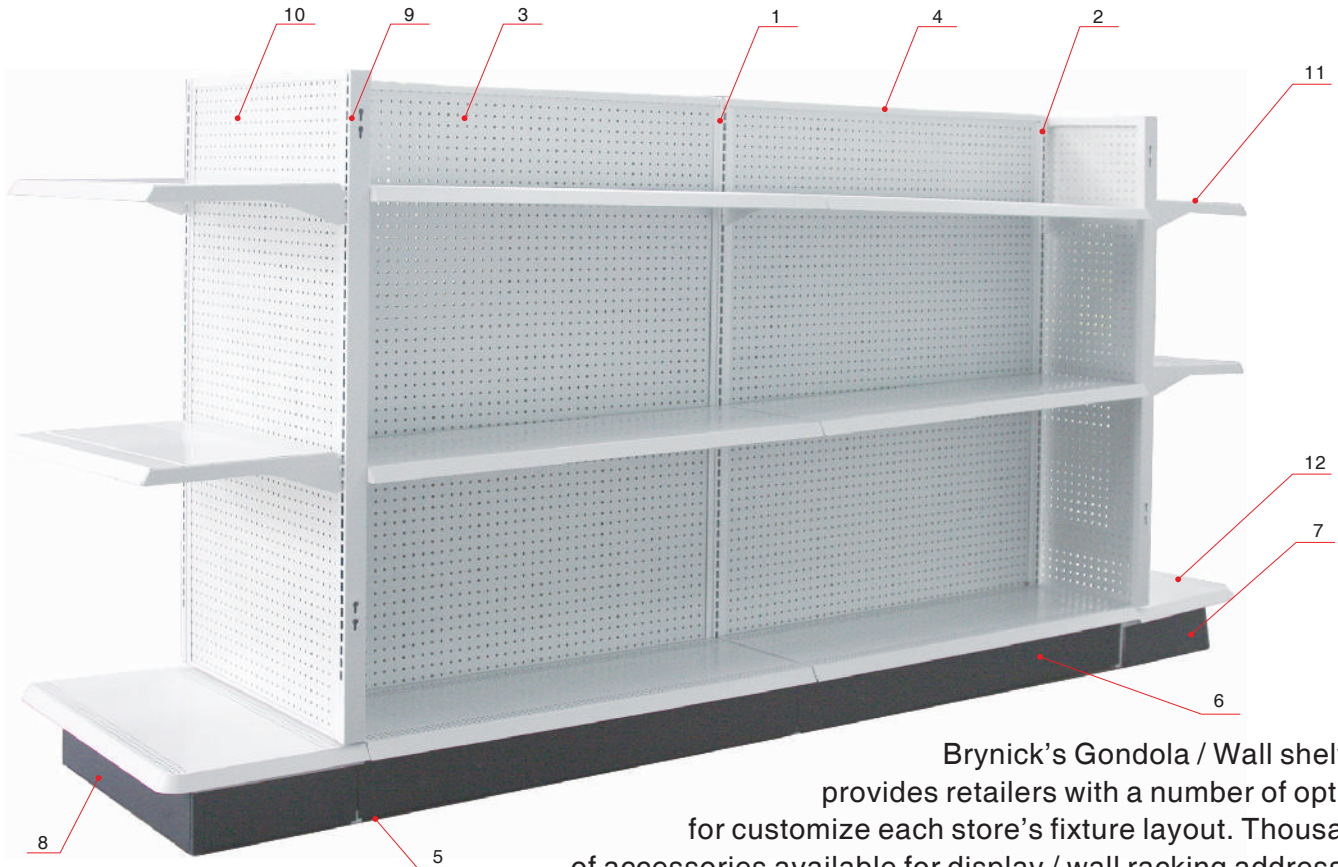

2010-2011

EQUIPMENT CATALOG

For Storage in Your Supermarket & Warehouse

Brynick's Gondola / Wall shelving provides retailers with a number of options for customize each store's fixture layout. Thousands of accessories available for display / wall racking address the particular needs of each store. All parts and accessories install easily.

Components

	Description
1	Centre Upright
2	Starter Upright
3	Perforated Wood Panel
4	Top Rail
5	Adjustable Screw
6	Kick Plate
7	End Deck Base Side
8	End Kick Plate
9	End Unit
10	End Perforated Wood Panel
11	Upper Shelf For End Unit
12	Bottom Shelf For End Unit

- **High tensile steel construction for extra quality strength**
- **Upright slotted 1 on center for easy shelf placement**
- **Multi-position steel brackets allow the shelf to be used in multiple merchandising arrangements**
- **Built-in levelers and snap-together parts make installation simple while yielding an exceptional load capacity**
- **Special product design available**