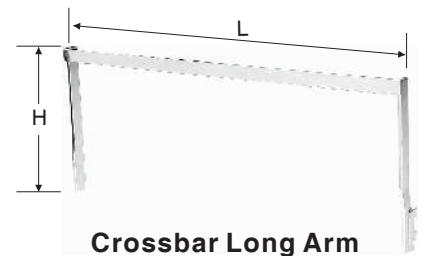

Crossbar

Model	Size L(mm)
BN7033101	753

Crossbar Zig Zag

Model	Size L×H(mm)
BN7033201	745×280

Crossbar Long Arm

Model	Size L×H(mm)
BN7033301	735×290

Components

	Description
1	T Post A Type
2	Mesh Panel A Type
3	Adjustable Screw
4	Kick Plate A Type
5	Top Joiner A Type
6	Interface Joiner A Type
7	Standard Wire Shelf
8	Base Wire Shelf
9	Outrigger Front Post
10	Wood Deck
11	Wire Deck
12	Bracket
13	Outrigger Rail Rear
14	Outrigger Rail Front