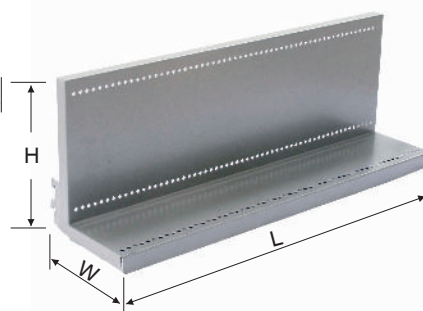

Perforated Panel

Model	Size L×H(mm)
BN7030901	747×525
BN7030902	747×160
BN7030903	747×162

Plain Panel

Model	Size L×H(mm)
BN7031001	747×525
BN7031002	747×160

Adjustable Screw

Model	Size H(mm)
BN7031101	75
BN7031102	100

Top Cap

Model	Size L×W(mm)
BN7031201	728×53

Kick Plate

Model	Size L×H(mm)
BN7031301	1520×75
BN7031302	762×75

Shelf Lip

Model	Size L(mm)
BN7031401	756

BN7032001

BN7031701

Steel Shelf

Model	Size L×W(mm)
BN7031501	759×350
BN7031502	759×424
BN7031503	759×533
BN7031504	759×652

Book Shelf

Model	Size L×W×H(mm)
BN7031601	759×250×200
BN7031602	759×150×250
BN7031603	759×200×250
BN7031604	759×225×282