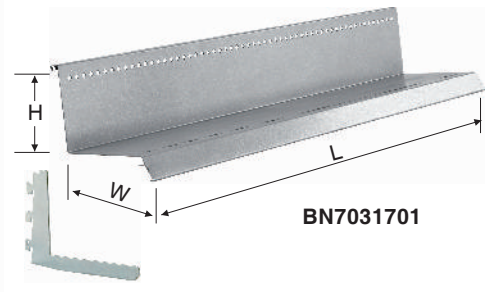

Top Cap

Model	Size L×W(mm)
BN7031201	728×53

Kick Plate

Model	Size L×H(mm)
BN7031301	1520×75
BN7031302	762×75

Shelf Lip

Model	Size L(mm)
BN7031401	756

BN7032001

BN7031701