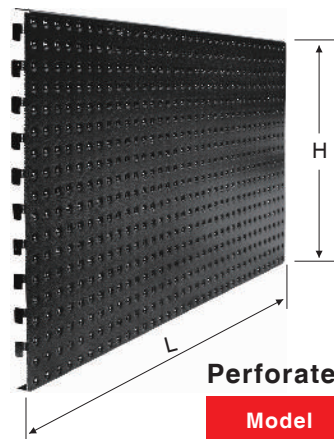

Perforated Panel

Model	Size L×H(mm)
BN7042501	905×450
BN7042502	905×250