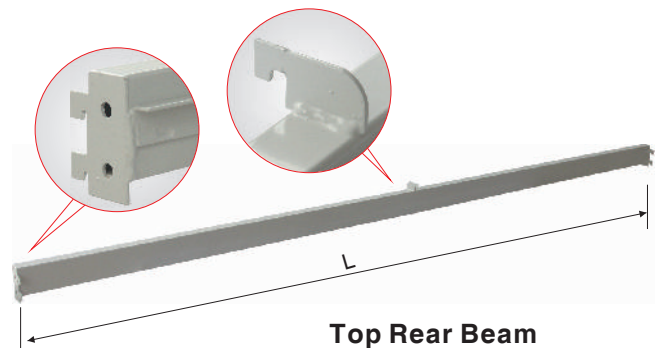

Top Rear Beam

Model	Size L(mm)
BN7051301	3600
BN7051302	2400
BN7051303	1200
BN7051304	914