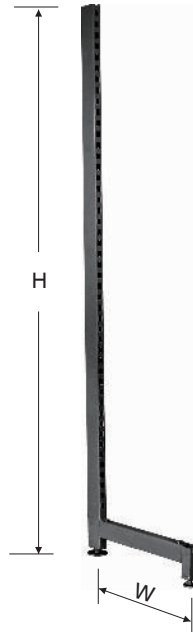

Crossbar

Model	Size L(mm)
BN7033101	753

Crossbar Zig Zag

Model	Size L×H(mm)
BN7033201	745×280

Crossbar Long Arm

Model	Size L×H(mm)
BN7033301	735×290

Components

	Description
1	T Post A Type
2	Mesh Panel A Type
3	Adjustable Screw
4	Kick Plate A Type
5	Top Joiner A Type
6	Interface Joiner A Type
7	Standard Wire Shelf
8	Base Wire Shelf
9	Outrigger Front Post
10	Wood Deck
11	Wire Deck
12	Bracket
13	Outrigger Rail Rear
14	Outrigger Rail Front

Components

	Description
1	T Post B Type
2	Perforated Panel
3	Adjustable Screw
4	Rail Skirt B Type
5	Top Joiner B Type
6	Interface Joiner B Type
7	Standard Wire Shelf
8	Base Wire Shelf
9	Outrigger Front Post
10	Wood Deck
11	Bracket
12	Feature End
13	Outrigger Rail Front
14	Wire Basket
15	Adjustable Screw

**Single Gondola
Wall Unit**

**Double Gondola
Aisle Unit**

T Post A Type

Model	Size W × H(mm)
BN7040101	630 × 2485
BN7040102	525 × 2230
BN7040103	525 × 2045
BN7040104	525 × 1365
BN7040105	512 × 2435
BN7040106	465 × 2230
BN7040107	465 × 1365
BN7040108	465 × 1165

L Post A Type

Model	Size W × H(mm)
BN7040201	630 × 2485
BN7040202	525 × 2230
BN7040203	525 × 2045
BN7040204	525 × 1365
BN7040205	512 × 2435
BN7040206	465 × 2230
BN7040207	465 × 1365
BN7040208	465 × 1165