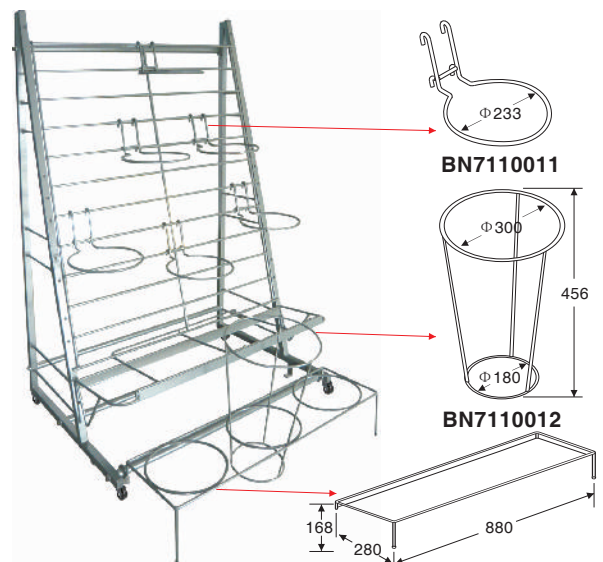

BN7110001

BN7110002

BN7110003

BN7110004

Fir Flower Shelf

Model	Size L×W×H(mm)
BN7110005	780×550×620
BN7110006	870×590×620

- Material: Fir
- Surface: Water paint
- Multi-options by different combination
- Customer design available

BN7110005

BN7110006

Steel Flower Shelf

Model	Size(mm)
BN7110007	Φ 1230×1300(H)
BN7110008	967(L)×924(W)×1542(H)

- Material: Steel
- Surface: Powder coated
- Customer design available

BN7110010

BN7110007

BN7110008