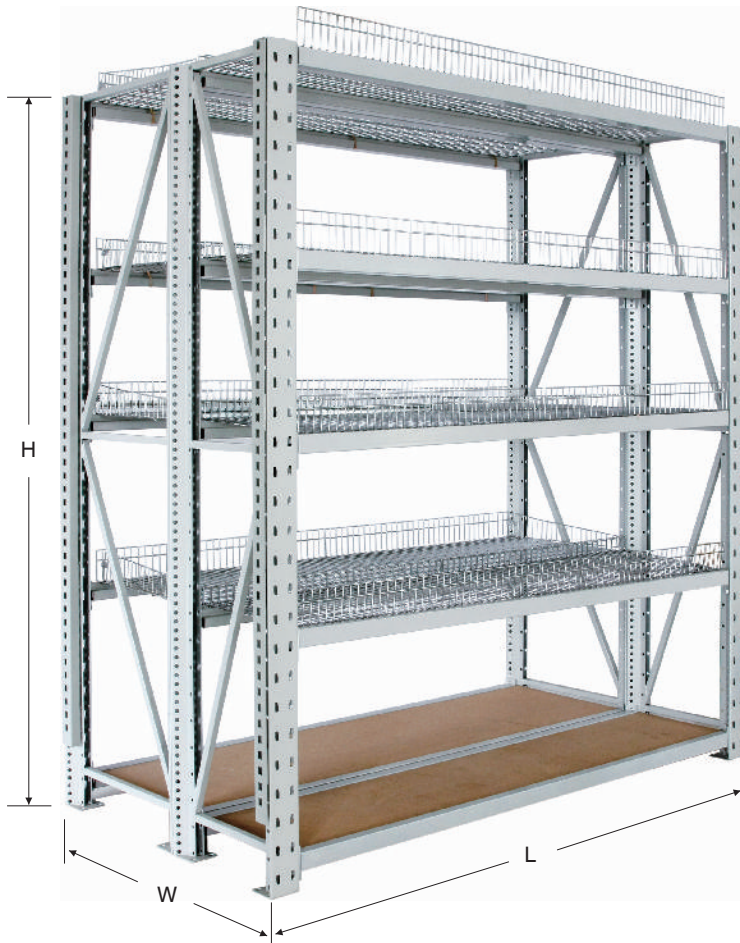

HEAVY DUTY STORAGE AND DISPLAY FIXTURE

Three Hooks For Positive Connection

Safety Pin Locks Beams In Place

Step Tube Construction

Strong Weld for Upright

Starter Unit
Two upright frames and two pairs of beams.