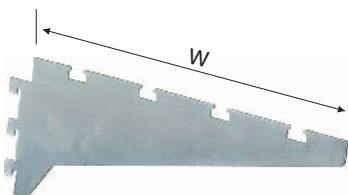

Bracket

Model	Size W(mm)
BN7032101	500
BN7032102	420
BN7032103	350
BN7032104	300

Adjustable Bracket

Model	Size W(mm)
BN7032201	420
BN7032202	350
BN7032203	300

Bracket For Book Shelf

Model	Size W×H(mm)
BN7032301	300×250
BN7032302	225×250