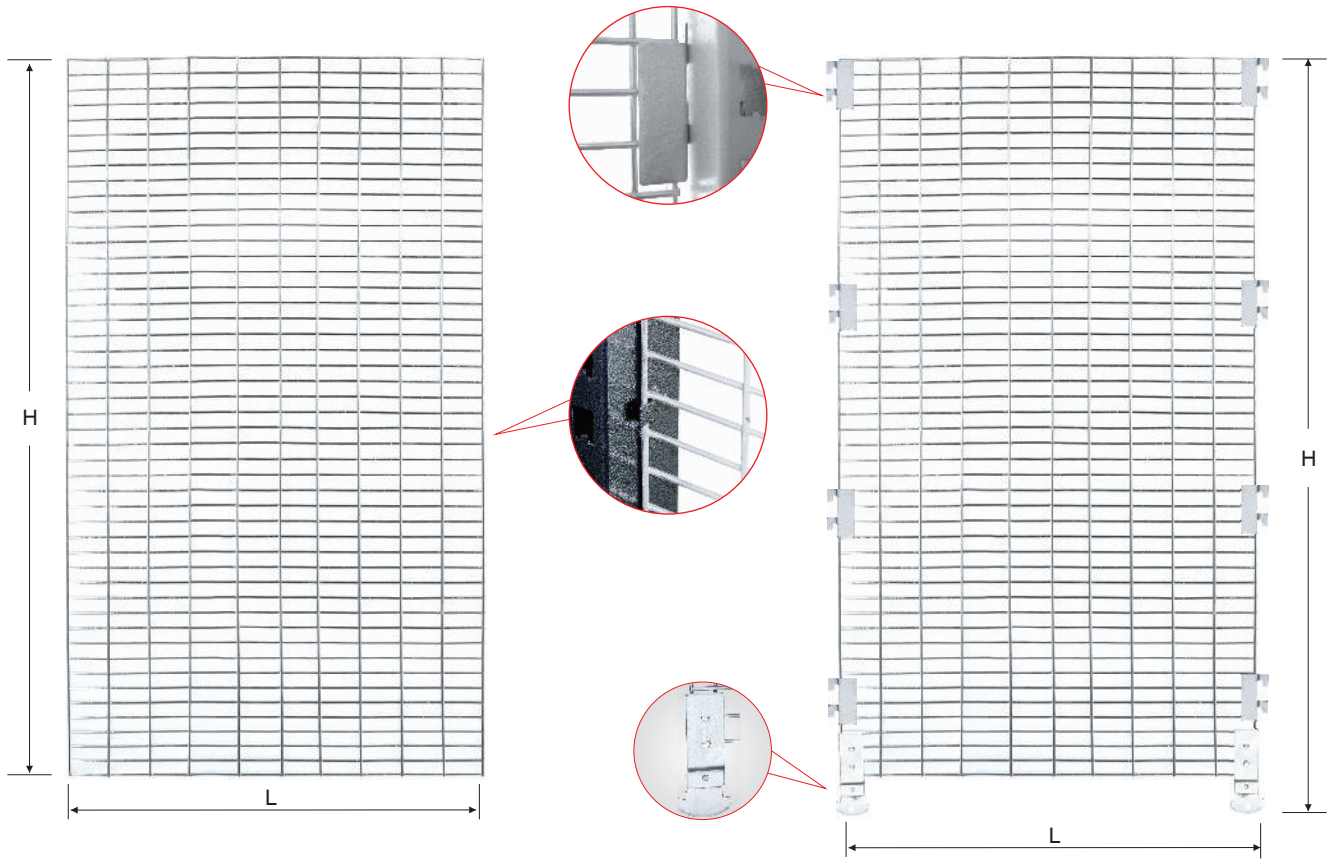

Kick Plate A Type

Model	Size L(mm)
BN7040501	1826
BN7040502	913
BN7040503	600

Top Joiner A Type

Model	Size W(mm)
BN7040601	630
BN7040602	525
BN7040603	500
BN7040604	465

Interface Joiner A Type

Model	Size W(mm)
BN7040701	630
BN7040702	525
BN7040703	485
BN7040704	465

Mesh Panel A Type

Model	Size L × H(mm)
BN7040801	1165 × 1829
BN7040802	879 × 2254
BN7040803	879 × 2004
BN7040804	879 × 1829
BN7040805	879 × 1154
BN7040806	610 × 1829

Mesh Panel B Type

Model	Size L × H(mm)
BN7040901	1165 × 1829
BN7040902	879 × 2254
BN7040903	879 × 2004
BN7040904	879 × 1829
BN7040905	879 × 1154
BN7040906	610 × 1829