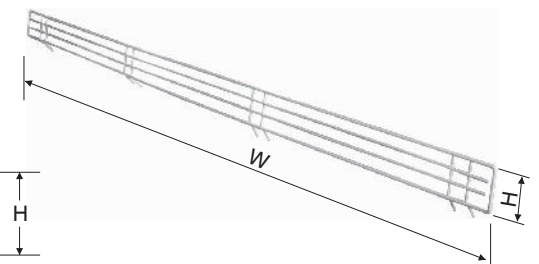

Wire Front

Model	Size W×H(mm)
BN7021001	1180×60