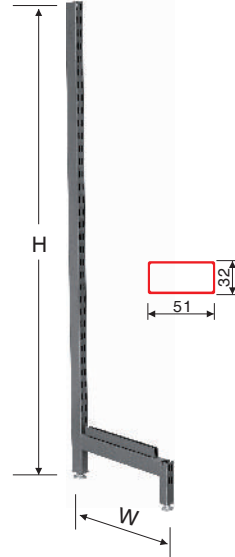

L Post B Type

Model	Size W×H(mm)
BN7030401	476×2425
BN7030402	476×1900
BN7030403	476×1536
BN7030404	476×1374
BN7030405	402×2425
BN7030406	402×1900
BN7030407	402×1536
BN7030408	402×1374
BN7030409	378×2425
BN7030410	378×1900
BN7030411	378×1536
BN7030412	378×1374