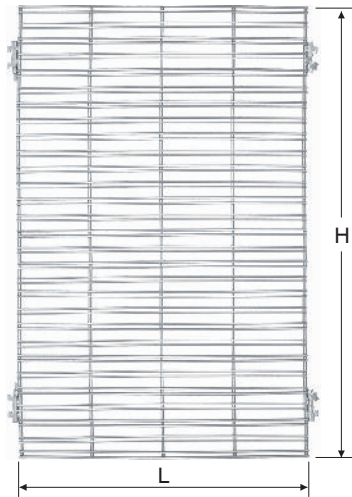

L Post B Type

Model	Size W×H(mm)
BN7030401	476×2425
BN7030402	476×1900
BN7030403	476×1536
BN7030404	476×1374
BN7030405	402×2425
BN7030406	402×1900
BN7030407	402×1536
BN7030408	402×1374
BN7030409	378×2425
BN7030410	378×1900
BN7030411	378×1536
BN7030412	378×1374

Post Extension

Model	Size H(mm)
BN7030501	545
BN7030502	364
BN7030503	160

Single Post

Model	Size H(mm)
BN7030601	2425
BN7030602	1900
BN7030603	1698
BN7030604	1536

Mesh Panel

Self clip with safe lock

Heavy Duty Mesh Panel