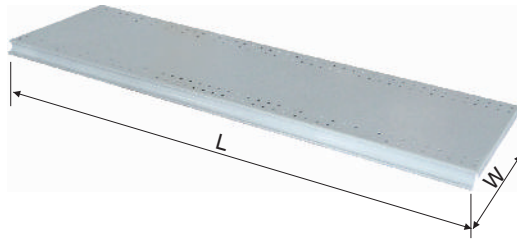

Upper Shelf

Model	Size L×W(mm)
BN7020301	1200×500
BN7020302	1200×450
BN7020303	1200×400
BN7020304	1200×350