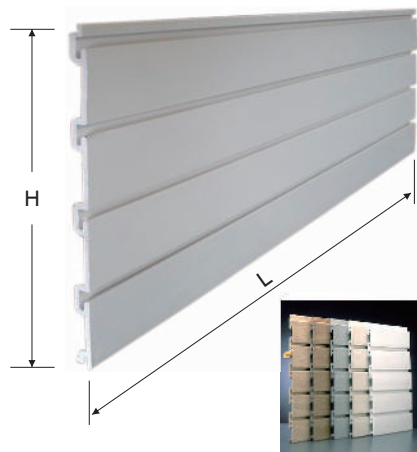

AMERICAN STYLE SHELVING

Adjustable Screw

Model	Size H
BN7011501	3

Top Rail

Model	Size W
BN7011601	48

Metal Slatwall

Model	Size L x H
BN7011701	36 x 6
BN7011702	48 x 6

Bracket