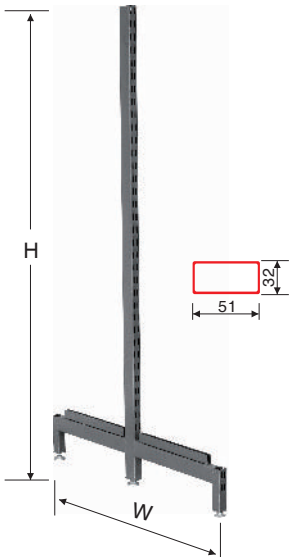

Top Rail

Model	Size L×W(mm)
BN7020801	1200×90

Kick Plate

Model	Size W×H(mm)
BN7020901	1200×100

Wire Front

Model	Size W×H(mm)
BN7021001	1180×60

Components

	Description
1	T Post A Type
2	Heavy Duty Mesh Panel
3	Shelf
4	Bracket
5	Shelf Lip
6	Adjustable Screw

Components

	Description
7	T Post B Type
8	Perforated Panel
9	Plain Panel
10	Top Cap
11	Kick Plate

T Post A Type

Model	Size W×H(mm)
BN7030101	476×2425
BN7030102	476×1900
BN7030103	476×1536
BN7030104	476×1374
BN7030105	402×2425
BN7030106	402×1900
BN7030107	402×1536
BN7030108	402×1374
BN7030109	378×2425
BN7030110	378×1900
BN7030111	378×1536
BN7030112	378×1374

L Post A Type

Model	Size W×H(mm)
BN7030201	476×2425
BN7030202	476×1900
BN7030203	476×1536
BN7030204	476×1374
BN7030205	402×2425
BN7030206	402×1900
BN7030207	402×1536
BN7030208	402×1374
BN7030209	378×2425
BN7030210	378×1900
BN7030211	378×1536
BN7030212	378×1374