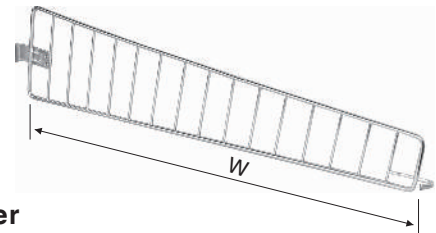

Divider

Model	Size W(mm)
BN7043001	400