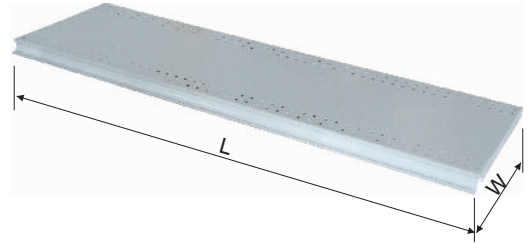

Model	Size W(mm)	Thickness (mm)
BN7020101	450	3.0
BN7020102	400	3.0
BN7020103	300	3.0

Multi-Position Bracket

Model	Size W(mm)	Thickness (mm)
BN7020201	450	2.5
BN7020202	400	2.5
BN7020203	300	2.5

Upper Shelf

Model	Size L×W(mm)
BN7020301	1200×500
BN7020302	1200×450
BN7020303	1200×400
BN7020304	1200×350

Base Shelf

Model	Size L×W(mm)
BN7020401	1200×510
BN7020402	1200×460
BN7020403	1200×410
BN7020404	1200×360

Leg For Upright