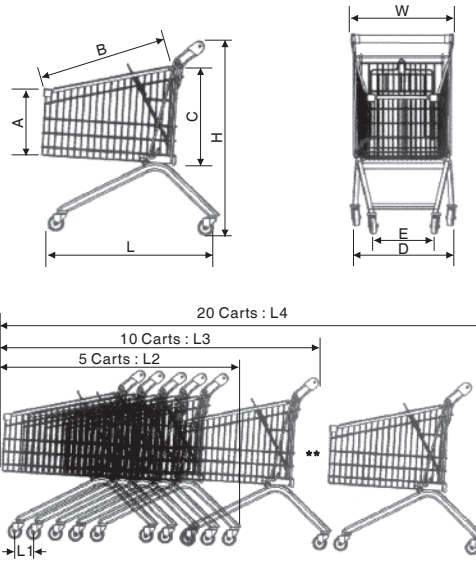

SHOPPING CART

European Style

Model	Capacity		Castor	Surface Finish				Size(mm)								Trolleys Nesting(mm)			
	L	KG		Zinc With Epoxy	Zinc	Chrome	Powder Coated	L	W	H	A	B	C	D	E	L1	L2	L3	L4
BN7120101	60	80	4	✓	✓	✓	✓	745	450	885	260	660	460	440	250	177	1453	2338	4108
BN7120102	80	90	4	✓	✓	✓	✓	860	525	950	240	740	490	440	250	190	1620	2570	4470
BN7120103	100	100	4	✓	✓	✓	✓	860	525	960	280	760	490	440	250	190	1620	2570	4470
BN7120104	125	110	4	✓	✓	✓	✓	900	550	1020	320	790	570	490	300	202	1708	2718	4738
BN7120105	125	110	5	✓	✓	✓	✓	926	550	1033	320	790	570	490	300	202	1734	2744	4764
BN7120106	150	110	5	✓	✓	✓	✓	992	585	1010	350	960	530	520	330	223	1884	2999	5229
BN7120107	180	120	5	✓	✓	✓	✓	1020	595	1040	400	910	640	560	300	217	1888	2973	5143
BN7120108	210	130	5	✓	✓	✓	✓	1060	595	1040	430	960	640	560	300	217	1928	3013	5183
BN7120108	240	140	5	✓	✓	✓	✓	1050	585	1040	460	980	640	560	300	217	1918	3003	5173