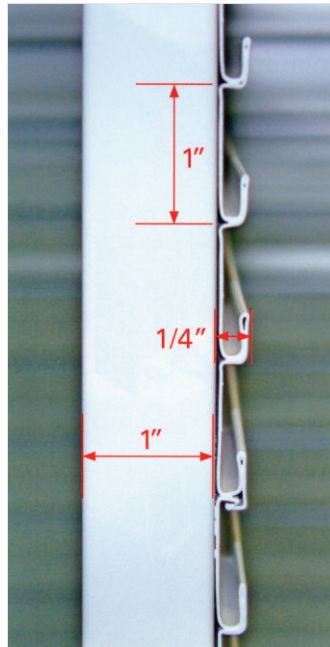

AMERICAN STYLE SHELVING

Adjustable Screw

Model	Size H
BN7011501	3

Top Rail

Model	Size W
BN7011601	48

Metal Slatwall

Model	Size L x H
BN7011701	36 x 6
BN7011702	48 x 6

Bracket