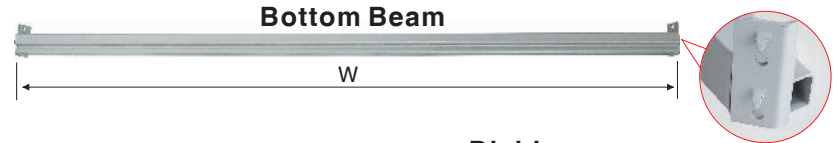

Divider

Model	Size W(mm)
BN7071501	600
BN7071502	450