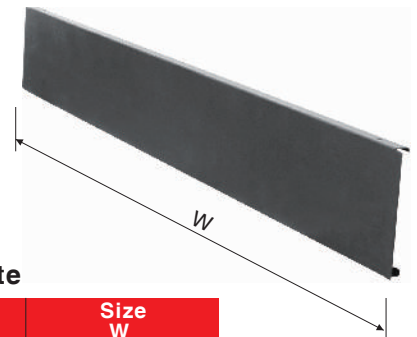

Kick Plate

Model	Size W
BN7011201	48

End Kick Plate

Model	Size W
BN7011301	30

End Deck Base Side

Model	Specification W
BN7011401	23
BN7011402	22
BN7011403	20
BN7011404	18
BN7011405	16
BN7011406	14
BN7011407	12