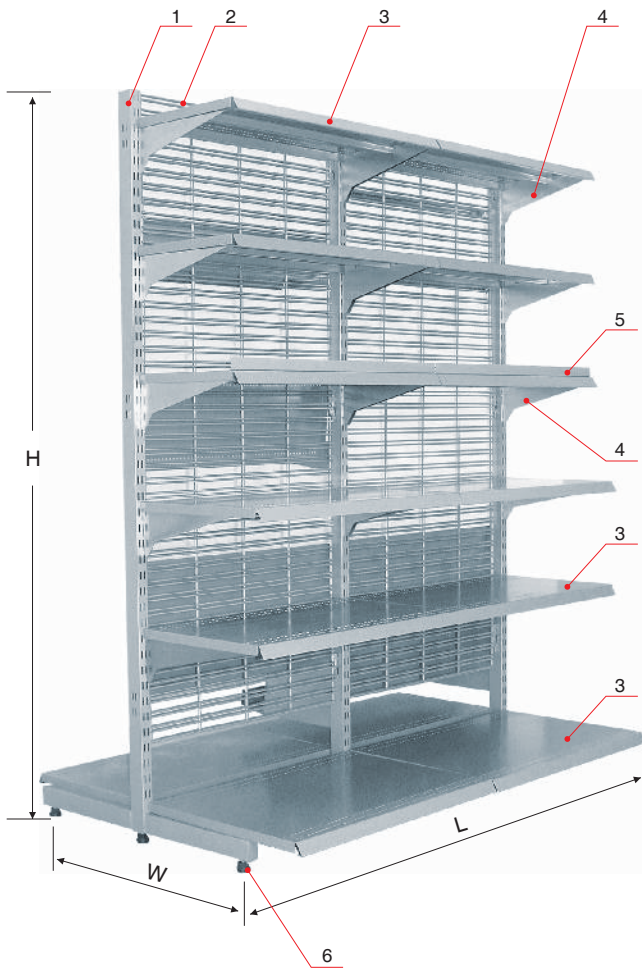

Top Rail

Model	Size L×W(mm)
BN7020801	1200×90

Kick Plate

Model	Size W×H(mm)
BN7020901	1200×100

Wire Front

Model	Size W×H(mm)
BN7021001	1180×60

Components

	Description
1	T Post A Type
2	Heavy Duty Mesh Panel
3	Shelf
4	Bracket
5	Shelf Lip
6	Adjustable Screw

Components

	Description
7	T Post B Type
8	Perforated Panel
9	Plain Panel
10	Top Cap
11	Kick Plate

T Post A Type

Model	Size W×H(mm)
BN7030101	476×2425
BN7030102	476×1900
BN7030103	476×1536
BN7030104	476×1374
BN7030105	402×2425
BN7030106	402×1900
BN7030107	402×1536
BN7030108	402×1374
BN7030109	378×2425
BN7030110	378×1900
BN7030111	378×1536
BN7030112	378×1374