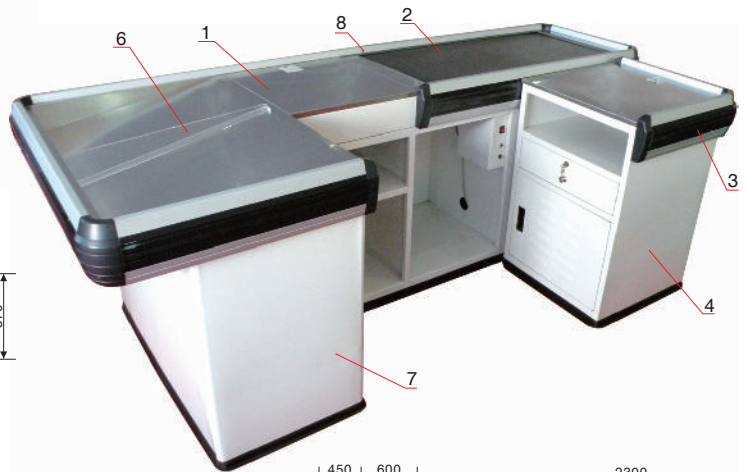

Components

	Description
1	Scanner Desk
2	Conveyor Belt Speed:0.15m/s, Capacity:100kgs
3	Plastic Bumper
4	Auxiliary Counter
5	Bag Pack
6	Packing Basin
7	Bottom Protect Rubber For Rust
8	Infrared Inductor

Model	Main Body L×W×H(mm)	Auxiliary Table L×W×H(mm)
BN7140001	2600×900×870	600×600×870

Model	Main Body L×W×H(mm)	Auxiliary Table L×W×H(mm)
BN7140002	2500×640×870	600×600×870