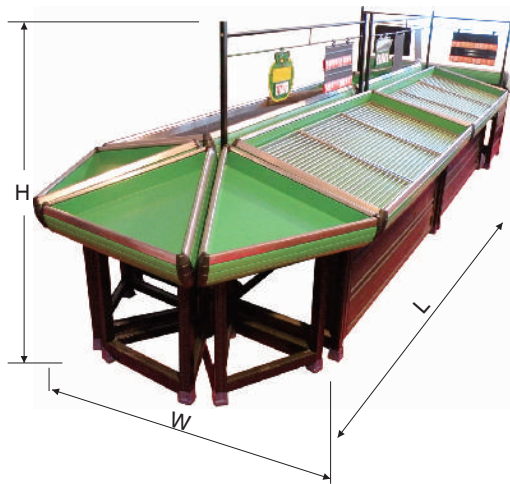

Wood Showcase

- Glass front, top, 2 rows of shelves
- All units are wooden base, sides and sliding doors

Full Vision

Model	Size L × W × H ()
BN7090003	48 × 20 × 38

Half Vision

Model	Size L × W × H ()
BN7090004	48 × 20 × 38

VEGETABLE & FRUIT RACK

Metal Fruit and Vegetable Rack

Model	Size L×W×H(mm)
BN7100001	3200×1500×1500

Metal Fruit and Vegetable Rack

Model	Size L×W×H(mm)
BN7100002	3200×1500×1500

Metal Fruit and Vegetable Rack