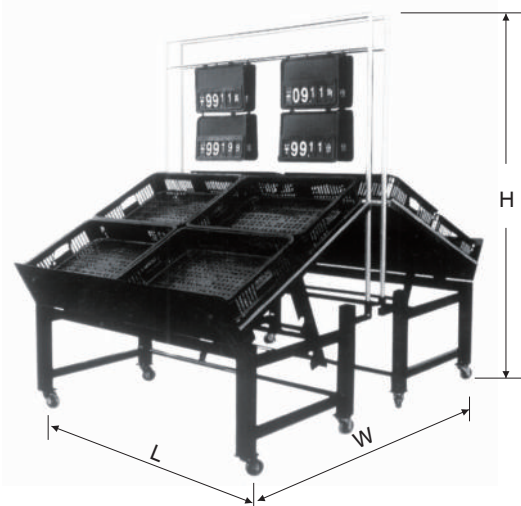

Wood Showcase

- Glass front, top, 2 rows of shelves
- All units are wooden base, sides and sliding doors

Full Vision

Model	Size L × W × H ()
BN7090003	48 × 20 × 38

Half Vision

Model	Size L × W × H ()
BN7090004	48 × 20 × 38

VEGETABLE & FRUIT RACK

Metal Fruit and Vegetable Rack

Model	Size L×W×H(mm)
BN7100001	3200×1500×1500

Metal Fruit and Vegetable Rack

Model	Size L×W×H(mm)
BN7100002	3200×1500×1500

Metal Fruit and Vegetable Rack

Model	Size L×W×H(mm)
BN7100003	3200×1500×1500

Metal Fruit and Vegetable Rack

Model	Size L×W×H(mm)
BN7100004	2400×1500×1500

Metal Fruit and Vegetable Rack

Model	Size L×W×H(mm)
BN7100005	1000×1000×1500

Timber Flower Shelf