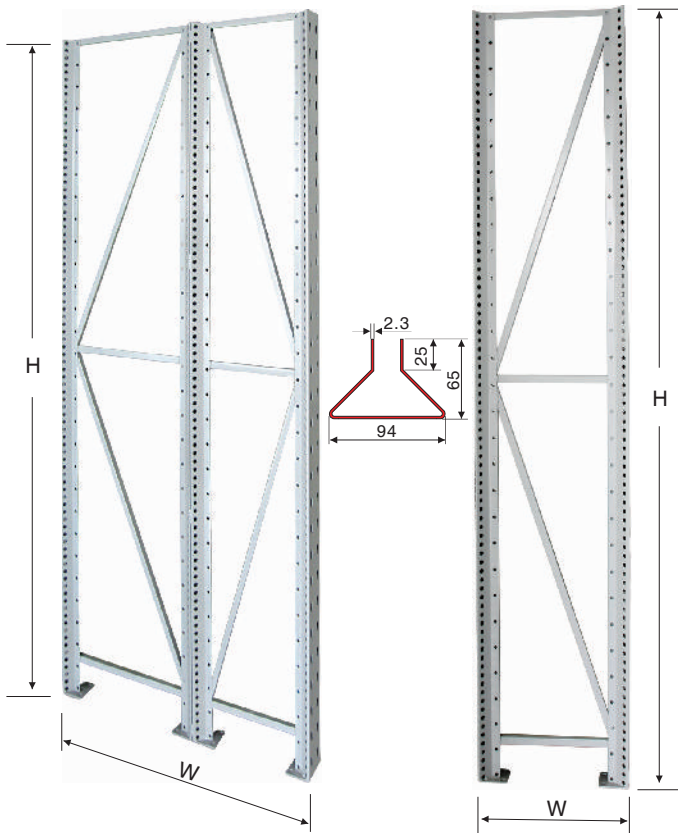

HEAVY DUTY STORAGE AND DISPLAY FIXTURE

Full Welded Double Upright Frame

Model	Size W×H(mm)
BN7071101	1200×2200
BN7071102	1050×2200
BN7071103	900×2200
BN7071104	1200×2000
BN7071105	1050×2000
BN7071106	900×2000
BN7071107	1200×1800
BN7071108	1050×1800
BN7071109	900×1800

Full Welded Single Upright Frame

Model	Size W×H(mm)
BN7071201	600×2200
BN7071202	450×2200
BN7071203	600×2000
BN7071204	450×2000
BN7071205	600×1800
BN7071206	450×1800