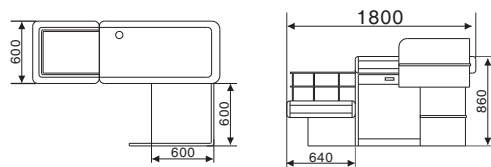

Model	Main Body L×W×H(mm)	Auxiliary Table L×W×H(mm)
BN7140003	1800×600×860	600×600×880