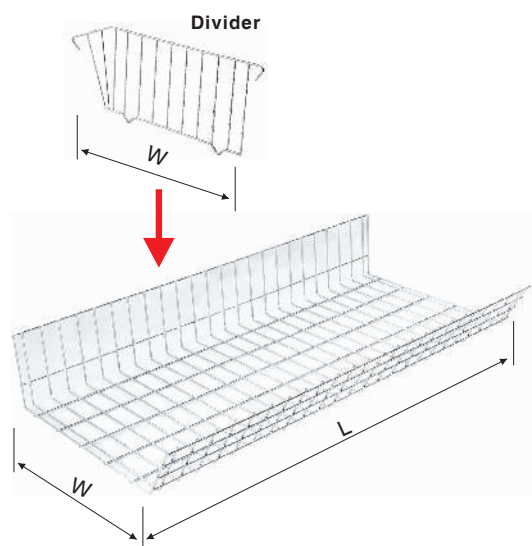

Wire Basket

Model	Size L×W(mm)
BN7061601	1200×600
BN7061602	1200×450
BN7061603	900×600
BN7061604	900×450

Divider

Model	Size W(mm)
BN7061701	600
BN7061702	450