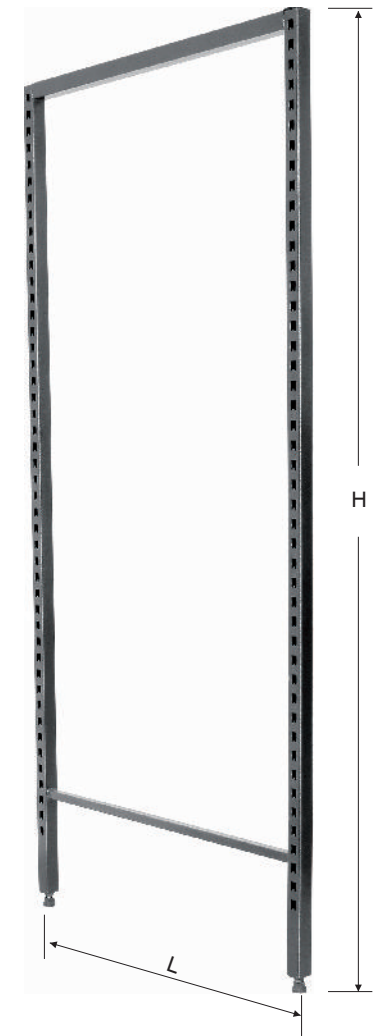

Divider

Model	Size L×H(mm)
BN7041601	1200×76
BN7041602	905×76
BN7041603	530×76
BN7041604	430×76
BN7041605	365×76
BN7041606	283×76

Adjustable Screw

Model	Size H(mm)
BN7041701	100
BN7041702	75

Outrigger Front Post

Model	Size H(mm)
BN7041801	2268
BN7041802	2063
BN7041803	1878

Feature End Frame A Type

Model	Specification L×H(mm)
BN7041901	954×2435
BN7041902	954×2230
BN7041903	954×1365

BN7042001

BN7042002

Metal Adjustable Screw