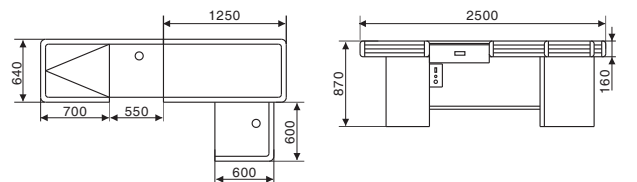

Model	Main Body L×W×H(mm)	Auxiliary Table L×W×H(mm)
BN7140004	2500×640×870	600×600×870