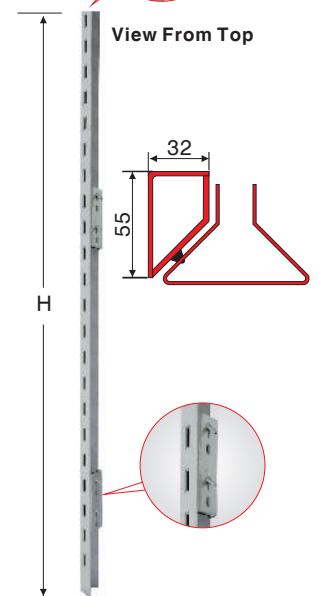

Feature Channel

Model	Size H(mm)
BN7072001	2200