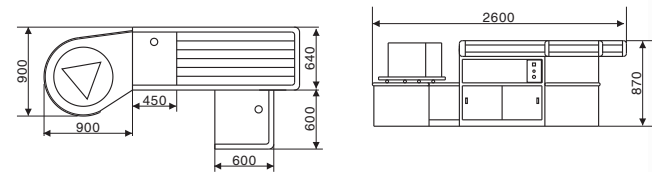

Components

	Description
1	Scanner Desk
2	Conveyor Belt Speed:0.15m/s, Capacity:100kgs
3	Plastic Bumper
4	Auxiliary Counter
5	Bag Pack
6	Packing Basin
7	Bottom Protect Rubber For Rust
8	Infrared Inductor

Model	Main Body L×W×H(mm)	Auxiliary Table L×W×H(mm)
BN7140001	2600×900×870	600×600×870

Model	Main Body L×W×H(mm)	Auxiliary Table L×W×H(mm)
BN7140002	2500×640×870	600×600×870