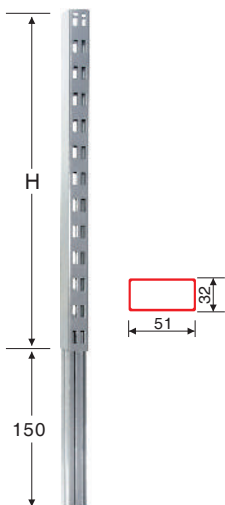

Post Extension

Model	Size H(mm)
BN7030501	545
BN7030502	364
BN7030503	160