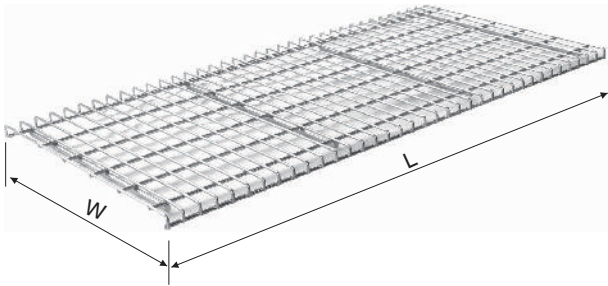

Wire Deck

Model	Size L×W(mm)
BN7050901	2400×640
BN7050902	2400×490
BN7050903	914×640
BN7050904	914×490

Wood Deck

Model	Size L×W(mm)
BN7051201	1198×445
BN7051202	1198×360
BN7051203	912×445
BN7051204	912×360

Top Front Beam

Model	Size L(mm)
BN7051001	3600
BN7051002	2400
BN7051003	1200
BN7051004	914

Bottom Front Beam

Model	Size L(mm)
BN7051101	3600
BN7051102	2400
BN7051103	1200
BN7051104	914

Top Rear Beam

Model	Size L(mm)
BN7051301	3600
BN7051302	2400
BN7051303	1200
BN7051304	914

Bottom Rear Beam

Model	Size L(mm)
BN7051401	3600
BN7051402	2400
BN7051403	1200
BN7051404	914