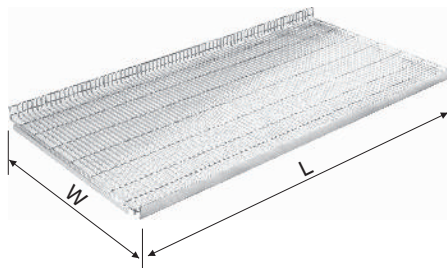

Double Post

Model	Size W×H(mm)
BN7050101	1130×2657
BN7050102	1130×2247
BN7050103	960×2247

Single Post

Model	Size W×H(mm)
BN7050201	750×3600
BN7050202	600×2657
BN7050203	600×2247

Perforated Panel

Model	Size W×H(mm)
BN7050301	1200×450
BN7050302	915×450

Centre Post

Model	Size H(mm)
BN7050601	3600
BN7050602	2657
BN7050603	2247

Adjustable Screw

Model	Size H(mm)
BN7050401	75H

Multi-position Bracket

Model	Size W(mm)
BN7050501	450
BN7050502	350

Standard Wire Shelf