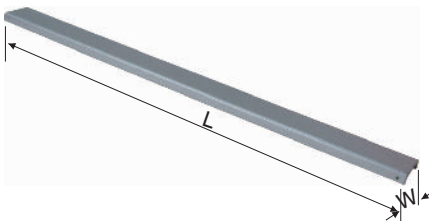

Perforated Panel

Model	Size L×H(mm)
BN7030901	747×525
BN7030902	747×160
BN7030903	747×162

Plain Panel

Model	Size L×H(mm)
BN7031001	747×525
BN7031002	747×160

Adjustable Screw

Model	Size H(mm)
BN7031101	75
BN7031102	100