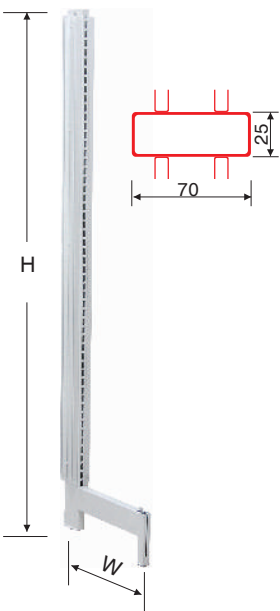

Wall Centre Upright

Model	Size W × H
BN7010301	22 × 84
BN7010302	20 × 84
BN7010303	18 × 84
BN7010304	20 × 72
BN7010305	18 × 72
BN7010306	16 × 72
BN7010307	18 × 66
BN7010308	16 × 66
BN7010309	14 × 66
BN7010310	18 × 60
BN7010311	16 × 60
BN7010312	14 × 60
BN7010313	16 × 54
BN7010314	14 × 54
BN7010315	12 × 54