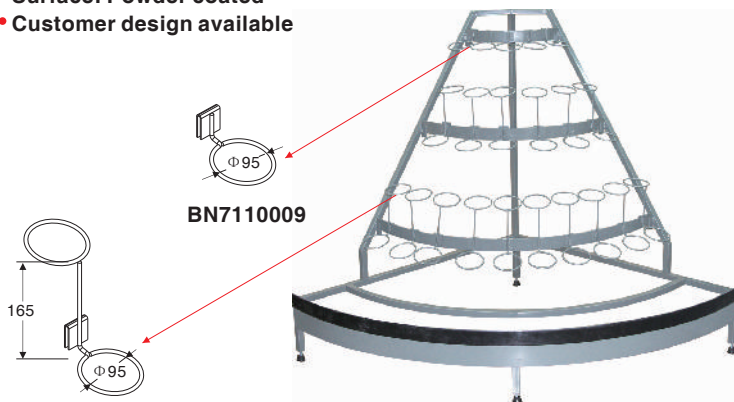

BN7110005

BN7110006

Steel Flower Shelf

Model	Size(mm)
BN7110007	Φ 1230×1300(H)
BN7110008	967(L)×924(W)×1542(H)

- Material: Steel
- Surface: Powder coated
- Customer design available

BN7110010

BN7110007

BN7110008