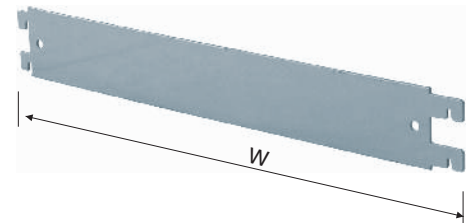

Interface Joiner B Type

Model	Size W(mm)
BN7041201	630
BN7041202	525
BN7041203	485
BN7041204	465