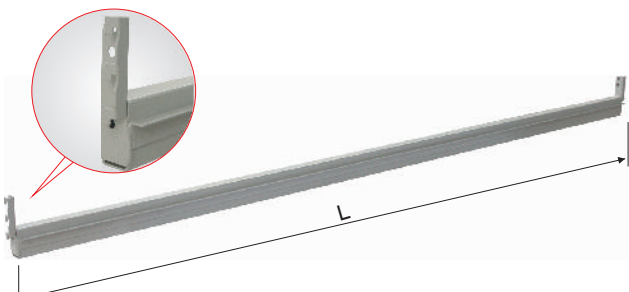

Bottom Front Beam

Model	Size L(mm)
BN7051101	3600
BN7051102	2400
BN7051103	1200
BN7051104	914