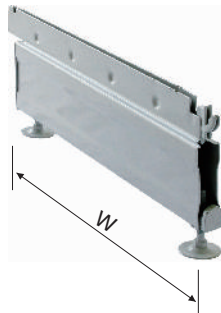

Leg For Upright

Model	Size W(mm)
BN7020601	480
BN7020602	420
BN7020603	370
BN7020604	320