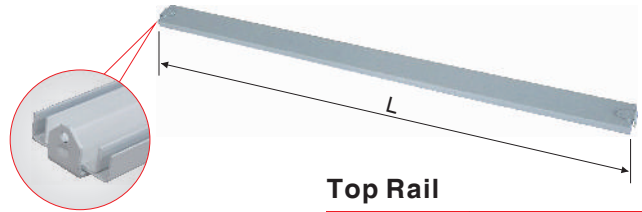

Kick Plate

Model	Size W
BN7011201	48

End Kick Plate

Model	Size W
BN7011301	30

End Deck Base Side

Model	Specification W
BN7011401	23
BN7011402	22
BN7011403	20
BN7011404	18
BN7011405	16
BN7011406	14
BN7011407	12

AMERICAN STYLE SHELVING

Adjustable Screw

Model	Size H
BN7011501	3

Top Rail

Model	Size W
BN7011601	48

Metal Slatwall

Model	Size L x H
BN7011701	36 x 6
BN7011702	48 x 6

Bracket