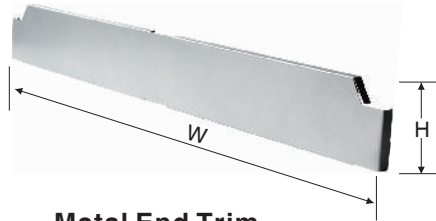

Metal End Trim

Model	Size W×H(mm)
BN7032901	1567×108
BN7032902	1330×108
BN7032903	1231×108
BN7032904	1007×108
BN7032905	859×108