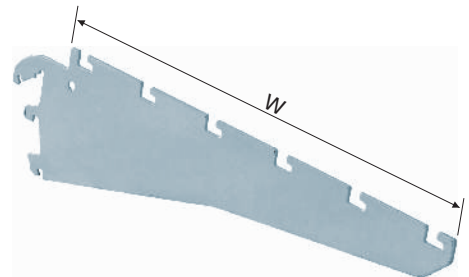

Multi-position Bracket

Model	Size W(mm)
BN7178701	470