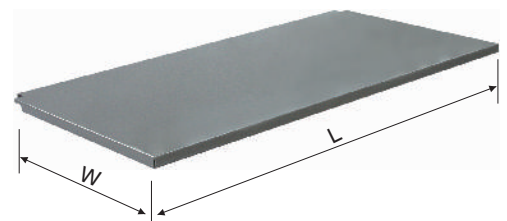

Steel Deck

Model	Size L×W(mm)
BN7050801	1198×445
BN7050802	1198×360
BN7050803	912×445
BN7050804	912×360