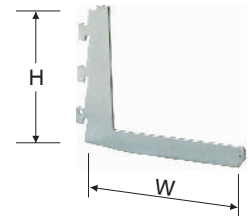

Book Shelf With Arcylic Front

Model	Size L×W×H(mm)
BN7031801	759×300×250

Book Shelf

Model	Size L×W×H(mm)
BN7910301	759×225×250

Bracket For Book Shelf

Model	Size W×H(mm)
BN7032001	150×200