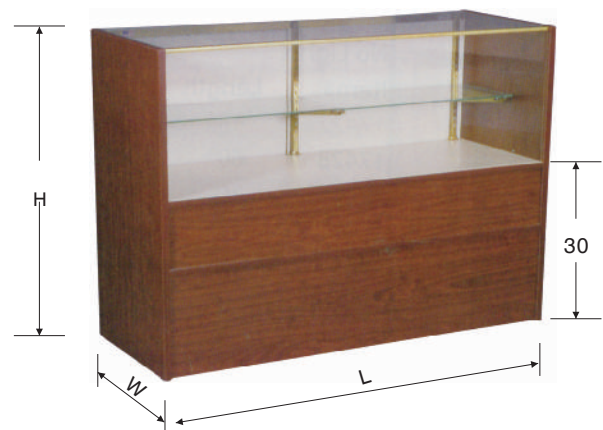

- Glass front, top, sides and 2 rows of adjustable shelves
- All units are wooden base and glass sliding doors

Full Vision

Model	Size L × W × H ()
BN7090001	48 × 20 × 38

Half Vision

Model	Size L × W × H ()
BN7090002	48 × 20 × 38

Wood Showcase

- Glass front, top, 2 rows of shelves
- All units are wooden base, sides and sliding doors

Full Vision

Model	Size L × W × H ()
BN7090003	48 × 20 × 38

Half Vision

Model	Size L × W × H ()
BN7090004	48 × 20 × 38

VEGETABLE & FRUIT RACK

Metal Fruit and Vegetable Rack

Model	Size L×W×H(mm)
BN7100001	3200×1500×1500

Metal Fruit and Vegetable Rack

Model	Size L×W×H(mm)
BN7100002	3200×1500×1500

Metal Fruit and Vegetable Rack