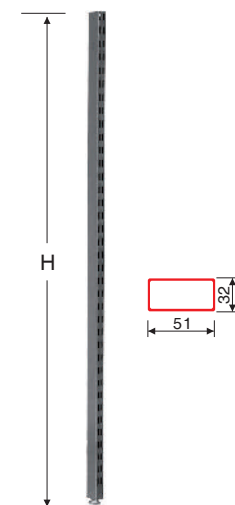

Single Post

Model	Size H(mm)
BN7030601	2425
BN7030602	1900
BN7030603	1698
BN7030604	1536