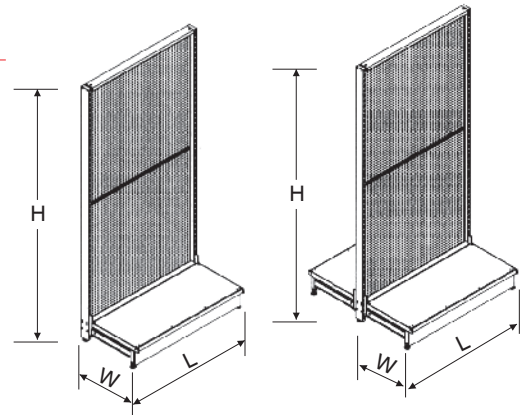

**Single Gondola
Wall Unit**

**Double Gondola
Aisle Unit**