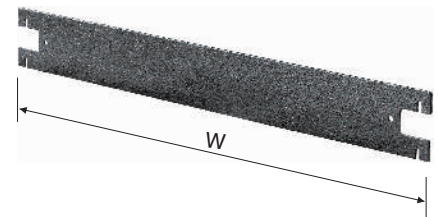

Interface Joiner A Type

Model	Size W(mm)
BN7040701	630
BN7040702	525
BN7040703	485
BN7040704	465