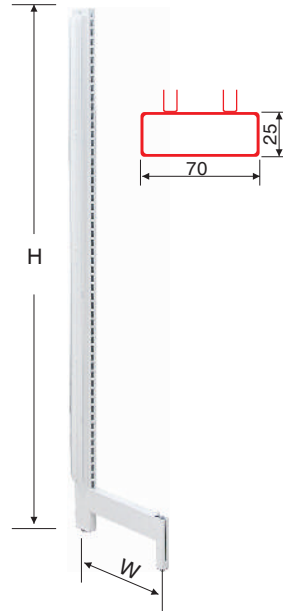

Wall Starter Upright

Model	Size W × H
BN7010401	22 × 84
BN7010402	20 × 84
BN7010403	18 × 84
BN7010404	20 × 72
BN7010405	18 × 72
BN7010406	16 × 72
BN7010407	18 × 66
BN7010408	16 × 66
BN7010409	14 × 66
BN7010410	18 × 60
BN7010411	16 × 60
BN7010412	14 × 60
BN7010413	16 × 54
BN7010414	14 × 54
BN7010415	12 × 54