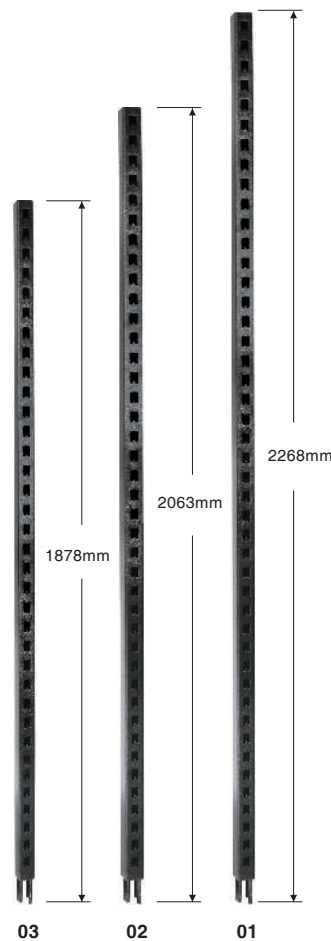

Outrigger Front Post

Model	Size H(mm)
BN7041801	2268
BN7041802	2063
BN7041803	1878