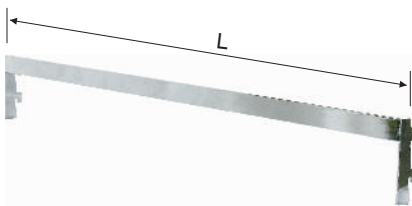

Crossbar

Model	Size L(mm)
BN7033101	753

Crossbar Zig Zag

Model	Size L×H(mm)
BN7033201	745×280

Crossbar Long Arm

Model	Size L×H(mm)
BN7033301	735×290

Components

	Description
1	T Post A Type
2	Mesh Panel A Type
3	Adjustable Screw
4	Kick Plate A Type
5	Top Joiner A Type
6	Interface Joiner A Type
7	Standard Wire Shelf
8	Base Wire Shelf
9	Outrigger Front Post
10	Wood Deck
11	Wire Deck
12	Bracket
13	Outrigger Rail Rear
14	Outrigger Rail Front