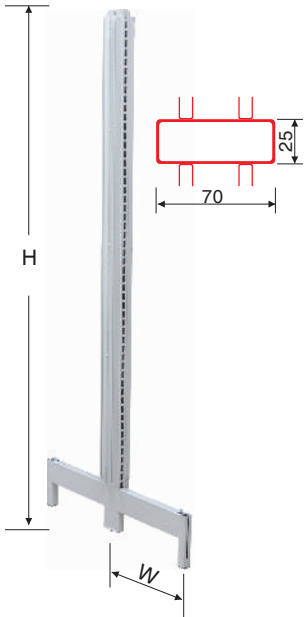

Components

	Description
1	Centre Upright
2	Starter Upright
3	Perforated Wood Panel
4	Top Rail
5	Adjustable Screw
6	Kick Plate
7	End Deck Base Side
8	End Kick Plate
9	End Unit
10	End Perforated Wood Panel
11	Upper Shelf For End Unit
12	Bottom Shelf For End Unit

- **High tensile steel construction for extra quality strength**
- **Upright slotted 1 on center for easy shelf placement**
- **Multi-position steel brackets allow the shelf to be used in multiple merchandising arrangements**
- **Built-in levelers and snap-together parts make installation simple while yielding an exceptional load capacity**
- **Special product design available**

Single Gondola Wall Unit

Double Gondola Aisle Unit

End Unit

Typical Construction

AMERICAN STYLE SHELVING

Centre Upright

Model	Size W × H
BN7010101	22 × 84
BN7010102	20 × 84
BN7010103	18 × 84
BN7010104	20 × 72
BN7010105	18 × 72
BN7010106	16 × 72
BN7010107	18 × 66
BN7010108	16 × 66
BN7010109	14 × 66
BN7010110	18 × 60
BN7010111	16 × 60
BN7010112	14 × 60
BN7010113	16 × 54
BN7010114	14 × 54
BN7010115	12 × 54