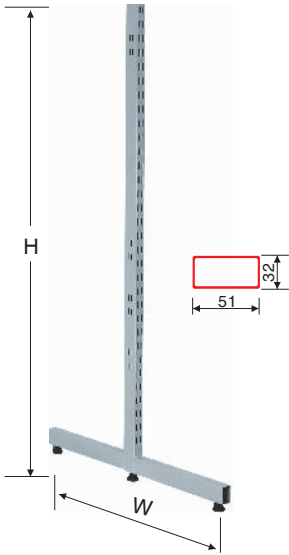

T Post A Type

Model	Size W×H(mm)
BN7030101	476×2425
BN7030102	476×1900
BN7030103	476×1536
BN7030104	476×1374
BN7030105	402×2425
BN7030106	402×1900
BN7030107	402×1536
BN7030108	402×1374
BN7030109	378×2425
BN7030110	378×1900
BN7030111	378×1536
BN7030112	378×1374