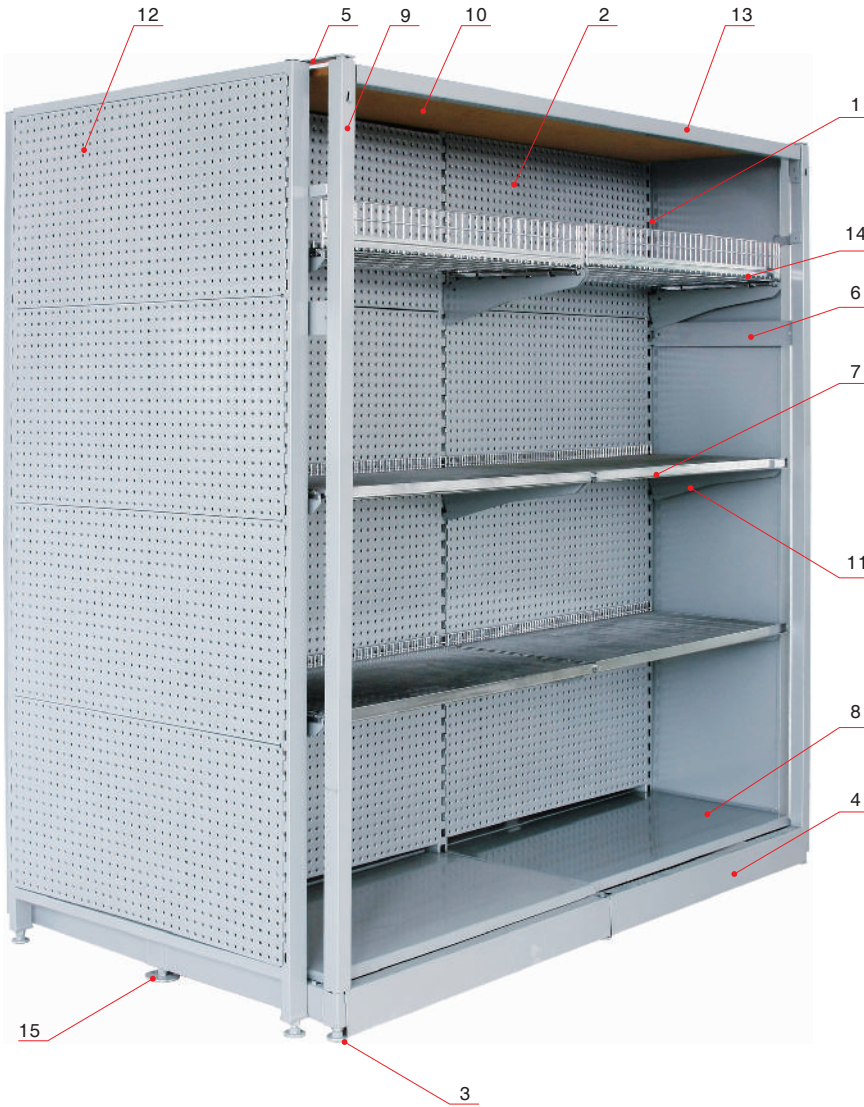

Crossbar

Model	Size L(mm)
BN7033101	753

Crossbar Zig Zag

Model	Size L×H(mm)
BN7033201	745×280

Crossbar Long Arm

Model	Size L×H(mm)
BN7033301	735×290

Components

	Description
1	T Post A Type
2	Mesh Panel A Type
3	Adjustable Screw
4	Kick Plate A Type
5	Top Joiner A Type
6	Interface Joiner A Type
7	Standard Wire Shelf
8	Base Wire Shelf
9	Outrigger Front Post
10	Wood Deck
11	Wire Deck
12	Bracket
13	Outrigger Rail Rear
14	Outrigger Rail Front