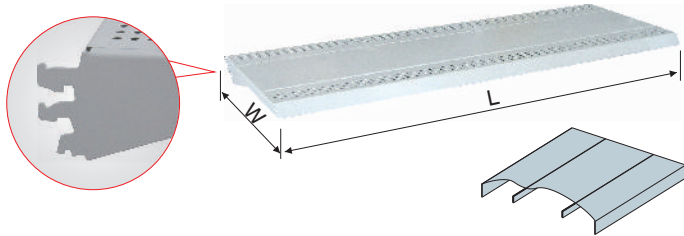

- **High tensile steel construction for extra quality strength**
- **Upright slotted 1 on center for easy shelf placement**
- **Multi-position steel brackets allow the shelf to be used in multiple merchandising arrangements**
- **Built-in levelers and snap-together parts make installation simple while yielding an exceptional load capacity**
- **Special product design available**

Wall Centre Upright

Model	Size W × H
BN7010301	22 × 84
BN7010302	20 × 84
BN7010303	18 × 84
BN7010304	20 × 72
BN7010305	18 × 72
BN7010306	16 × 72
BN7010307	18 × 66
BN7010308	16 × 66
BN7010309	14 × 66
BN7010310	18 × 60
BN7010311	16 × 60
BN7010312	14 × 60
BN7010313	16 × 54
BN7010314	14 × 54
BN7010315	12 × 54

- Boltless interlocking installation
- Multi-position bracket
- Roll formed stiffener spot welded
- Perforated to accept standard accessories
- Special design available

Upper Shelf

Model	Size L × W
BN7010501	48 × 22
BN7010502	48 × 20
BN7010503	48 × 18
BN7010504	48 × 16
BN7010505	48 × 14
BN7010506	48 × 12