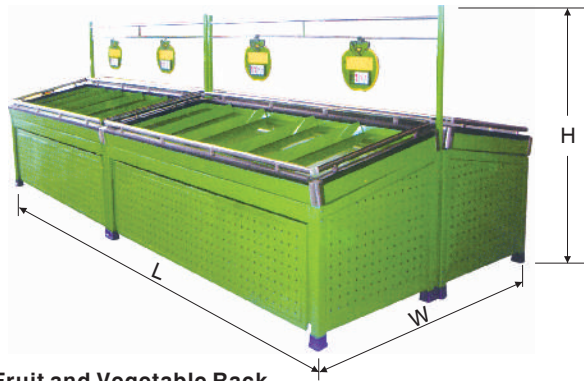

Wood Showcase

- Glass front, top, 2 rows of shelves
- All units are wooden base, sides and sliding doors

Full Vision

Model	Size L × W × H ()
BN7090003	48 × 20 × 38

Half Vision

Model	Size L × W × H ()
BN7090004	48 × 20 × 38

VEGETABLE & FRUIT RACK

Metal Fruit and Vegetable Rack

Model	Size L×W×H(mm)
BN7100001	3200×1500×1500

Metal Fruit and Vegetable Rack

Model	Size L×W×H(mm)
BN7100002	3200×1500×1500

Metal Fruit and Vegetable Rack