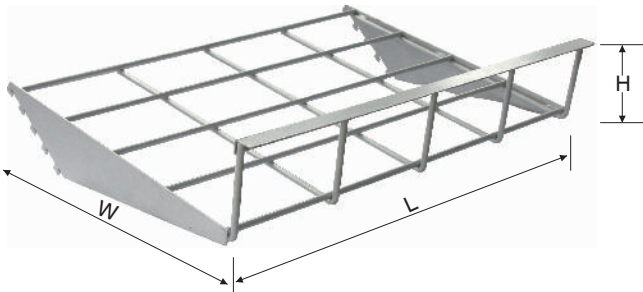

Components

	Description
1	Centre Upright
2	Starter Upright
3	Perforated Wood Panel
4	Top Rail
5	Adjustable Screw
6	Kick Plate
7	End Deck Base Side
8	End Kick Plate
9	End Unit
10	End Perforated Wood Panel
11	Upper Shelf For End Unit
12	Bottom Shelf For End Unit

Model	Size W×H(mm)
BN7032001	150×200

Bracket

Model	Size W(mm)
BN7032101	500
BN7032102	420
BN7032103	350
BN7032104	300

Adjustable Bracket

Model	Size W(mm)
BN7032201	420
BN7032202	350
BN7032203	300

Bracket For Book Shelf

Model	Size W×H(mm)
BN7032301	300×250
BN7032302	225×250

Advertisement Rack

Model	Size L×H(mm)
BN7032401	797×390
BN7032402	467×243
BN7032403	357×243

Leg Extension

Model	Size W(mm)
BN7032501	280
BN7032502	160

Wire Book Shelf

Model	Size L×W×H(mm)
BN7032601	750×533×150

Magazine Shelf 3 Tiers

Model	Size L×W×H(mm)
BN7032701	760×400×560

Magazine Shelf 2 Tiers

Model	Size L×W×H(mm)
BN7032702	760×290×460

Metal End Trim LH