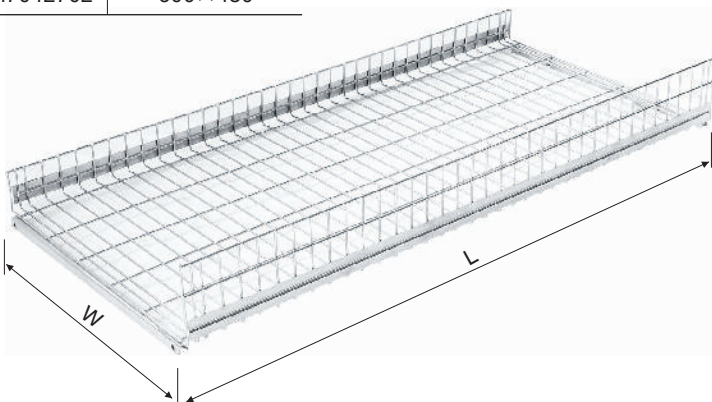

Perforated Panel

Model	Size L×H(mm)
BN7042501	905×450
BN7042502	905×250

Steel Standard Shelf

Model	Size L×W(mm)
BN7042601	914×470
Bn7042602	600×470

Steel Base Shelf

Model	Size L×W(mm)
BN7042701	914×480
Bn7042702	600×480