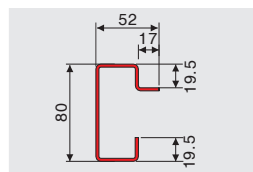

Heavy Beam Capacity of 500-1000kg

Model	Size L(mm)
BN7061501	1800
BN7061502	1500
BN7061503	1200
BN7061504	900