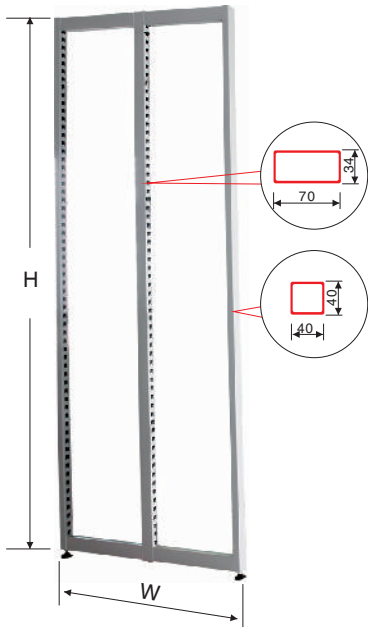

Model	Size L×W×H(mm)
BN7043501	720×590×2100
BN7043502	850×590×2100
BN7043503	1035×590×2100

AUSTRALIAN STYLE SHELVING DA

Components

	Description
1	Double Post
2	Perforated Panel
3	Adjustable Screw
4	Standard Wire Shelf
5	Centre Post
6	Wood Deck
7	Wire Deck
8	Top Front Beam
9	Top Rear Beam
10	Bottom Front Beam
11	Bottom Rear Beam
12	Bracket

Double Post

Model	Size W×H(mm)
BN7050101	1130×2657
BN7050102	1130×2247
BN7050103	960×2247

Single Post

Model	Size W×H(mm)
BN7050201	750×3600
BN7050202	600×2657
BN7050203	600×2247

Perforated Panel

Model	Size W×H(mm)
BN7050301	1200×450
BN7050302	915×450