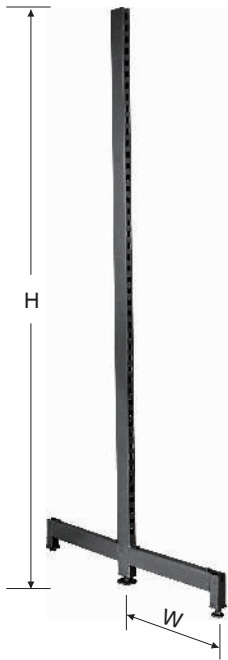

Model	Size W × H(mm)
BN7040101	630 × 2485
BN7040102	525 × 2230
BN7040103	525 × 2045
BN7040104	525 × 1365
BN7040105	512 × 2435
BN7040106	465 × 2230
BN7040107	465 × 1365
BN7040108	465 × 1165