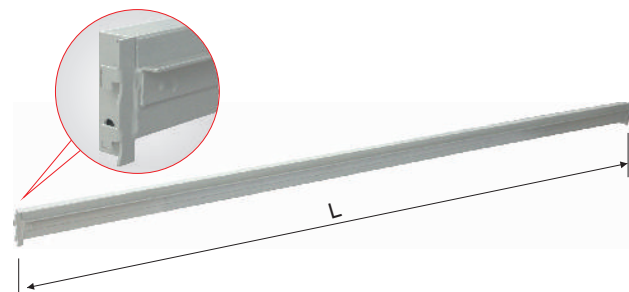

Wood Deck

Model	Size L×W(mm)
BN7051201	1198×445
BN7051202	1198×360
BN7051203	912×445
BN7051204	912×360

Top Front Beam

Model	Size L(mm)
BN7051001	3600
BN7051002	2400
BN7051003	1200
BN7051004	914