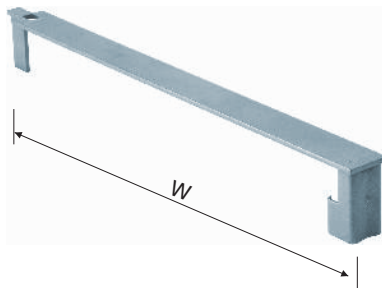

Top Joiner B Type

Model	Size W(mm)
BN7041101	630
BN7041102	525
BN7041103	500
BN7041104	465