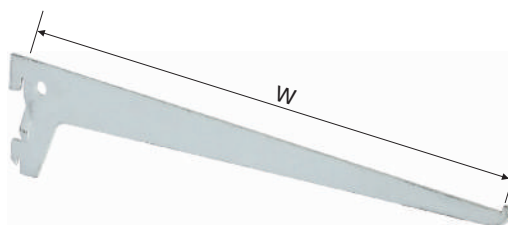

Bracket For Wall Strip

Model	Size W(mm)
BN7177401	400
BN7177402	300
BN7177403	200