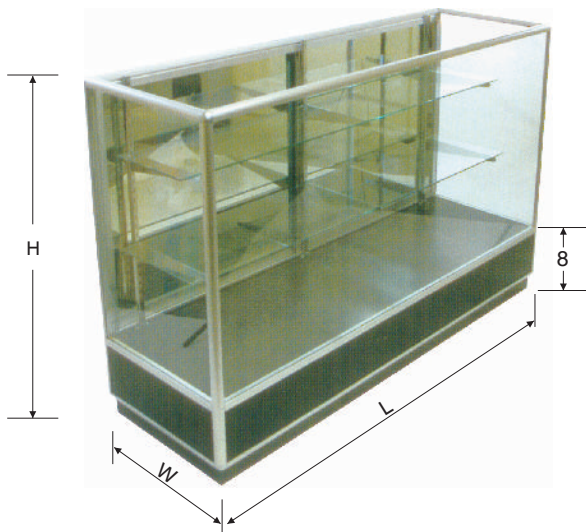

Easy Move

Easy Assembly

Height Adjustable Bar

Heavy Duty Z Shape Base

W, L, H

Model	Size L×W×H(mm)
BN7080033	530×1278×1845

SHOWCASE

Aluminum Frame Showcase

- Glass front, top, sides and 2 rows of adjustable shelves
- All units are wooden base and glass sliding doors

Full Vision

Model	Size L × W × H ()
BN7090001	48 × 20 × 38

Half Vision

Model	Size L × W × H ()
BN7090002	48 × 20 × 38

Wood Showcase

- Glass front, top, 2 rows of shelves
- All units are wooden base, sides and sliding doors

Full Vision

Model	Size L × W × H ()
BN7090003	48 × 20 × 38

Half Vision

Model	Size L × W × H ()
BN7090004	48 × 20 × 38