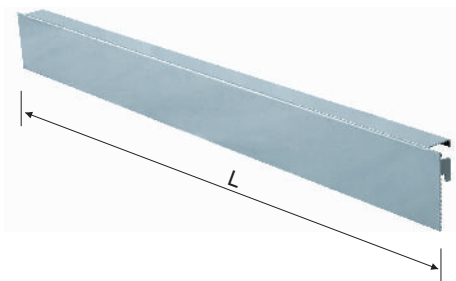

Kick Plate B Type

Model	Size L(mm)
BN7041001	1826
BN7041002	913
BN7041003	600