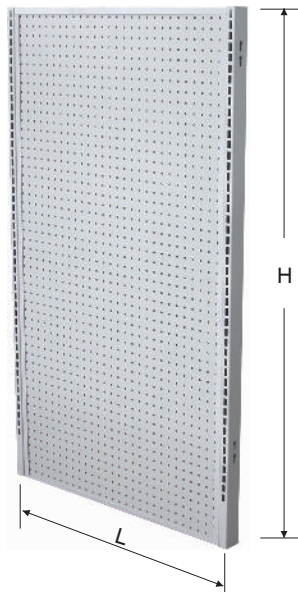

Upper Shelf for End Unit

Model	Size L × W
BN7010601	30 × 22
BN7010602	30 × 20
BN7010603	30 × 18
BN7010604	30 × 16
BN7010605	30 × 14
BN7010606	30 × 12

Bottom Shelf

Model	Size L × W
BN7010701	48 × 22
BN7010702	48 × 20
BN7010703	48 × 18
BN7010704	48 × 16
BN7010705	48 × 14
BN7010706	48 × 12

Bottom Shelf For End Unit

Model	Size L × W
BN7010801	30 × 22
BN7010802	30 × 20
BN7010803	30 × 18
BN7010804	30 × 16
BN7010805	30 × 14
BN7010806	30 × 12

Perforated Wood Panel

Material Thickness: 1/4

Model	Size L × H
BN7010901	48 × 80
BN7010902	48 × 68
BN7010903	48 × 62
BN7010904	48 × 56
BN7010905	48 × 50