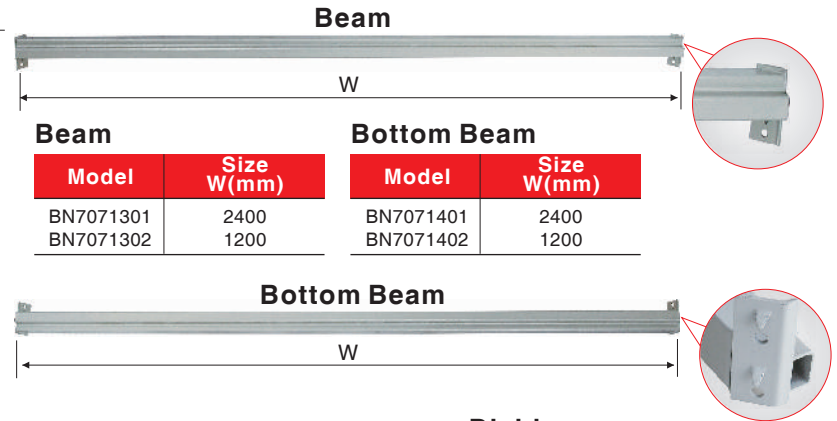

Beam		Bottom Beam	
Model	Size W(mm)	Model	Size W(mm)
BN7071301	2400	BN7071401	2400
BN7071302	1200	BN7071402	1200