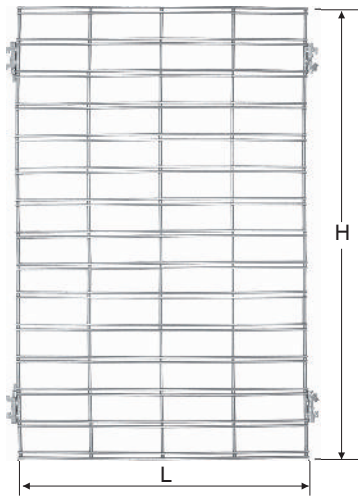

Mesh Panel

Self clip with safe lock