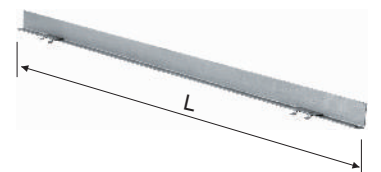

Shelf Lip

Model	Size L(mm)
BN7031401	756