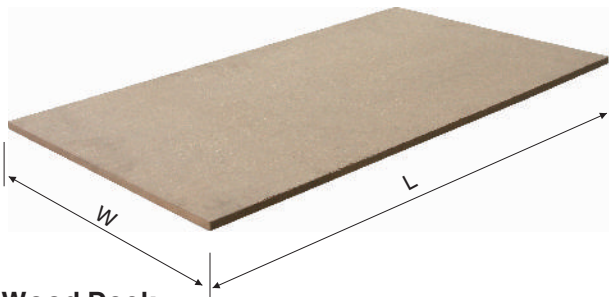

Wood Deck

Model	Size L×W(mm)
BN7042201	2400×540
BN7042202	2400×430
BN7042203	2400×375
BN7042204	1828×540
BN7042205	1828×430
BN7042206	1828×375
BN7042207	914×540
BN7042208	914×430
BN7042209	914×375