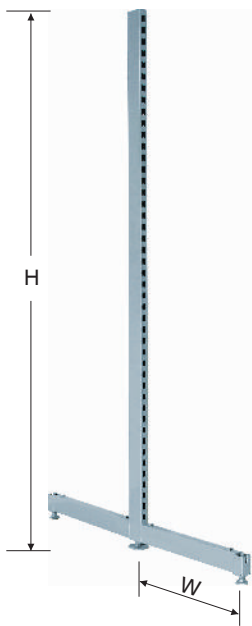

Model	Size W × H(mm)
BN7040301	630 × 2485
BN7040302	525 × 2230
BN7040303	525 × 2045
BN7040304	525 × 1365
BN7040305	512 × 2435
BN7040306	465 × 2230
BN7040307	465 × 1365
BN7040308	465 × 1165