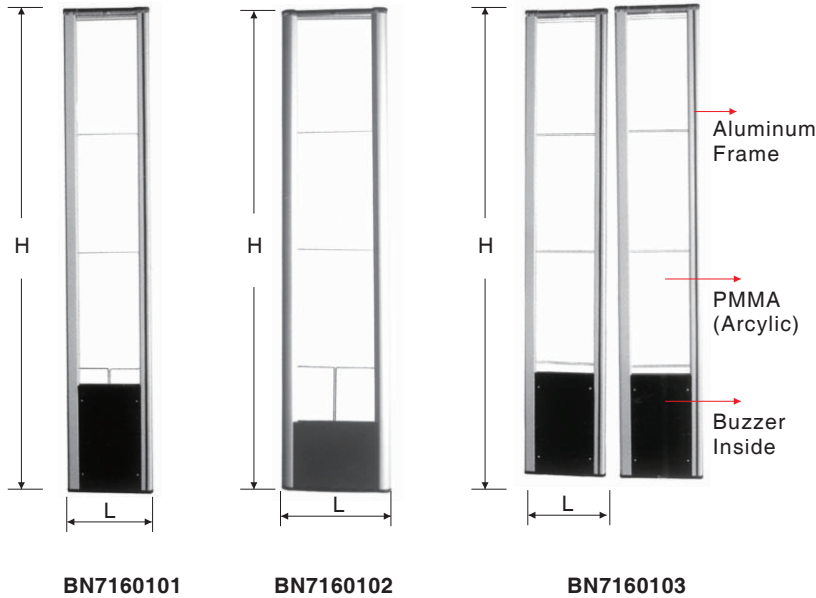

Defender System