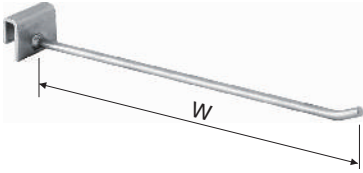

Metal Hooks

Model	Size W (mm)
BN7170101	300
BN7170102	200
BN7170103	100