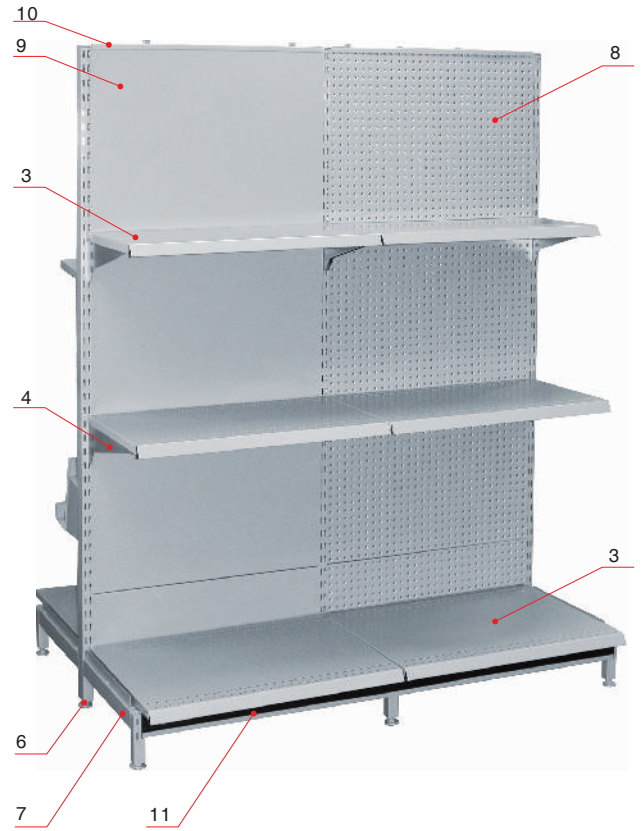

Top Rail

Model	Size L×W(mm)
BN7020801	1200×90

Kick Plate

Model	Size W×H(mm)
BN7020901	1200×100

Wire Front

Model	Size W×H(mm)
BN7021001	1180×60

Components

	Description
1	T Post A Type
2	Heavy Duty Mesh Panel
3	Shelf
4	Bracket
5	Shelf Lip
6	Adjustable Screw