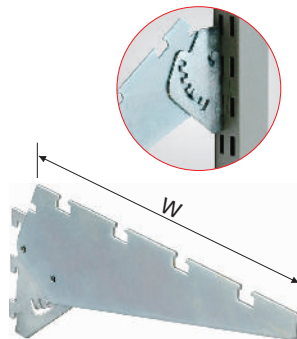

Bracket

Model	Size W(mm)
BN7032101	500
BN7032102	420
BN7032103	350
BN7032104	300

Adjustable Bracket

Model	Size W(mm)
BN7032201	420
BN7032202	350
BN7032203	300

Bracket For Book Shelf

Model	Size W×H(mm)
BN7032301	300×250
BN7032302	225×250