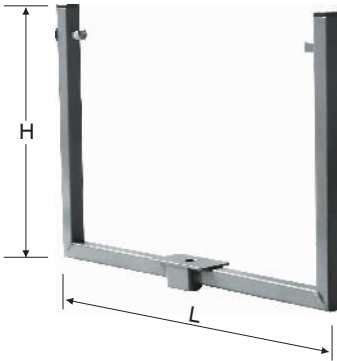

Angled Book Shelf

Model	Size L×W×H(mm)
BN7031701	759×150×120

Book Shelf With Arcylic Front

Model	Size L×W×H(mm)
BN7031801	759×300×250

Book Shelf

Model	Size L×W×H(mm)
BN7910301	759×225×250

Bracket For Book Shelf

Model	Size W×H(mm)
BN7032001	150×200

Bracket

Model	Size W(mm)
BN7032101	500
BN7032102	420
BN7032103	350
BN7032104	300

Adjustable Bracket

Model	Size W(mm)
BN7032201	420
BN7032202	350
BN7032203	300

Bracket For Book Shelf

Model	Size W×H(mm)
BN7032301	300×250
BN7032302	225×250

Advertisement Rack

Model	Size L×H(mm)
BN7032401	797×390
BN7032402	467×243
BN7032403	357×243

Leg Extension

Model	Size W(mm)
BN7032501	280
BN7032502	160