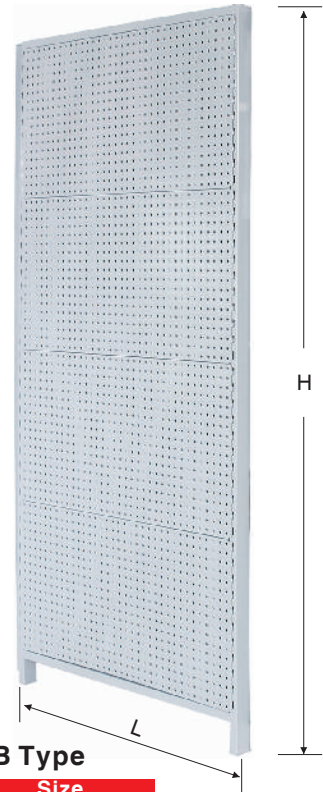

Base Wire Shelf

Model	Size L×W(mm)
BN7042301	1198×330
BN7042302	912×580
BN7042303	642×470

Wire Deck

Model	Size L×W(mm)
BN7042401	1200×540
BN7042402	1200×430
BN7042403	1200×375
BN7042404	914×540
BN7042405	914×430
BN7042406	914×375

Perforated Panel

Model	Size L×H(mm)
BN7042501	905×450
BN7042502	905×250

Steel Standard Shelf

Model	Size L×W(mm)
BN7042601	914×470
Bn7042602	600×470

Steel Base Shelf

Model	Size L×W(mm)
BN7042701	914×480
Bn7042702	600×480

Wire Basket

Model	Size L×W(mm)
BN7042901	914×430
BN7042902	600×430

Feature End B Type

Model	Size L×H(mm)
BN7042801	933×1935

Divider

Model	Size W(mm)
BN7043001	400

Billboard

Model	Size L×H(mm)
BN7043101	900×400