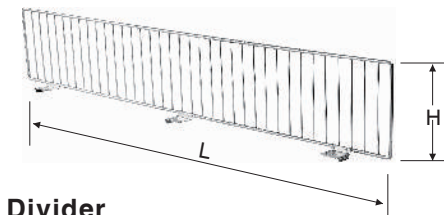

Outrigger Rail Rear

Model	Size L(mm)
BN7041301	2400
BN7041302	1828
BN7041303	914

Outrigger Rail Front

Model	Size L(mm)
BN7041401	2400
BN7041402	1828
BN7041403	914

Multi-Position Bracket

Model	Size W(mm)
BN7041501	470
BN7041502	400
BN7041503	350