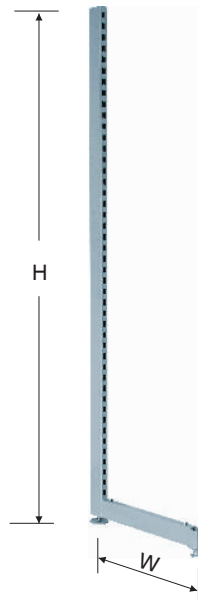

Model	Size W × H(mm)
BN7040401	630 × 2485
BN7040402	525 × 2230
BN7040403	525 × 2045
BN7040404	525 × 1365
BN7040405	512 × 2435
BN7040406	465 × 2230
BN7040407	465 × 1365
BN7040408	465 × 1165