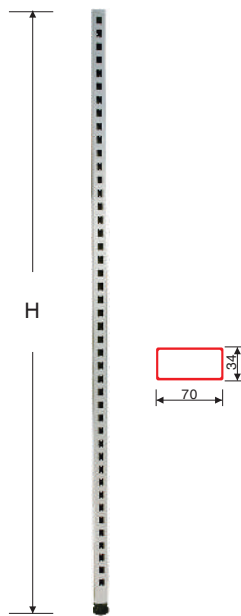

Double Post

Model	Size W×H(mm)
BN7050101	1130×2657
BN7050102	1130×2247
BN7050103	960×2247

Single Post

Model	Size W×H(mm)
BN7050201	750×3600
BN7050202	600×2657
BN7050203	600×2247

Perforated Panel

Model	Size W×H(mm)
BN7050301	1200×450
BN7050302	915×450