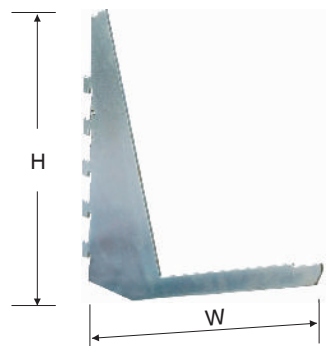

Bracket

Model	Size W(mm)
BN7032101	500
BN7032102	420
BN7032103	350
BN7032104	300

Adjustable Bracket

Model	Size W(mm)
BN7032201	420
BN7032202	350
BN7032203	300

Bracket For Book Shelf

Model	Size W×H(mm)
BN7032301	300×250
BN7032302	225×250