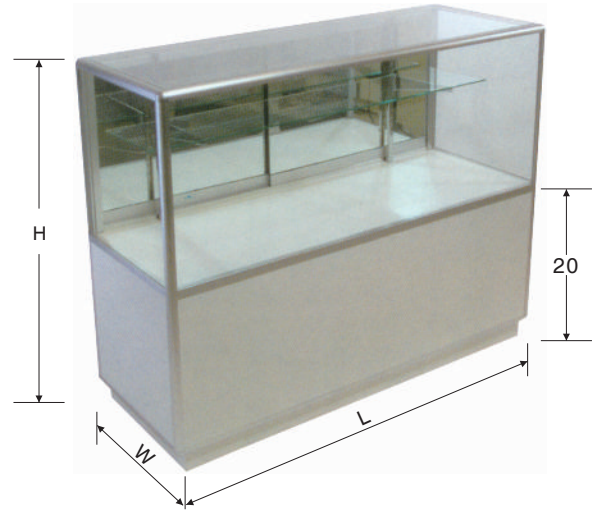

Steel Shelf

Lock Connect

W, L, H

Model	Size L×W(mm)
BN7080031	600×300

E-Z Display Without Shelf

Model	Size L×W×H(mm)
BN7080032	1880×640×1600

Garment Rail

Steel Plate For Sticker

Easy Move

Easy Assembly

Height Adjustable Bar

Heavy Duty Z Shape Base

W, L, H

Model	Size L×W×H(mm)
BN7080033	530×1278×1845

SHOWCASE

Aluminum Frame Showcase

- Glass front, top, sides and 2 rows of adjustable shelves
- All units are wooden base and glass sliding doors

Full Vision

Model	Size L × W × H ()
BN7090001	48 × 20 × 38

Half Vision

Model	Size L × W × H ()
BN7090002	48 × 20 × 38

Wood Showcase

- Glass front, top, 2 rows of shelves
- All units are wooden base, sides and sliding doors

Full Vision

Model	Size L × W × H ()
BN7090003	48 × 20 × 38

Half Vision

Model	Size L × W × H ()
BN7090004	48 × 20 × 38