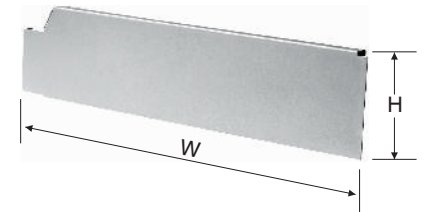

Metal End Trim RH

Model	Size W×H(mm)
BN7033001	488×108
BN7033002	414×108