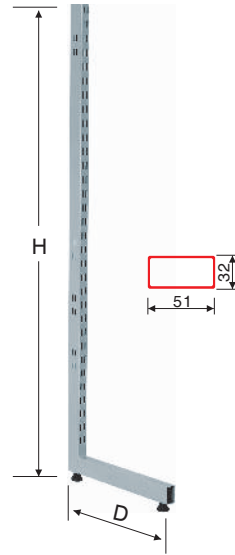

Components

	Description
7	T Post B Type
8	Perforated Panel
9	Plain Panel
10	Top Cap
11	Kick Plate

T Post A Type

Model	Size W×H(mm)
BN7030101	476×2425
BN7030102	476×1900
BN7030103	476×1536
BN7030104	476×1374
BN7030105	402×2425
BN7030106	402×1900
BN7030107	402×1536
BN7030108	402×1374
BN7030109	378×2425
BN7030110	378×1900
BN7030111	378×1536
BN7030112	378×1374

L Post A Type

Model	Size W×H(mm)
BN7030201	476×2425
BN7030202	476×1900
BN7030203	476×1536
BN7030204	476×1374
BN7030205	402×2425
BN7030206	402×1900
BN7030207	402×1536
BN7030208	402×1374
BN7030209	378×2425
BN7030210	378×1900
BN7030211	378×1536
BN7030212	378×1374