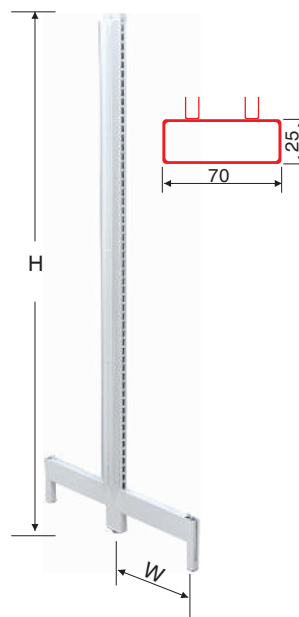

Components

	Description
1	Centre Upright
2	Starter Upright
3	Perforated Wood Panel
4	Top Rail
5	Adjustable Screw
6	Kick Plate
7	End Deck Base Side
8	End Kick Plate
9	End Unit
10	End Perforated Wood Panel
11	Upper Shelf For End Unit
12	Bottom Shelf For End Unit

- **High tensile steel construction for extra quality strength**
- **Upright slotted 1 on center for easy shelf placement**
- **Multi-position steel brackets allow the shelf to be used in multiple merchandising arrangements**
- **Built-in levelers and snap-together parts make installation simple while yielding an exceptional load capacity**
- **Special product design available**

Single Gondola Wall Unit

Double Gondola Aisle Unit

End Unit

Typical Construction

AMERICAN STYLE SHELVING

Centre Upright

Model	Size W × H
BN7010101	22 × 84
BN7010102	20 × 84
BN7010103	18 × 84
BN7010104	20 × 72
BN7010105	18 × 72
BN7010106	16 × 72
BN7010107	18 × 66
BN7010108	16 × 66
BN7010109	14 × 66
BN7010110	18 × 60
BN7010111	16 × 60
BN7010112	14 × 60
BN7010113	16 × 54
BN7010114	14 × 54
BN7010115	12 × 54