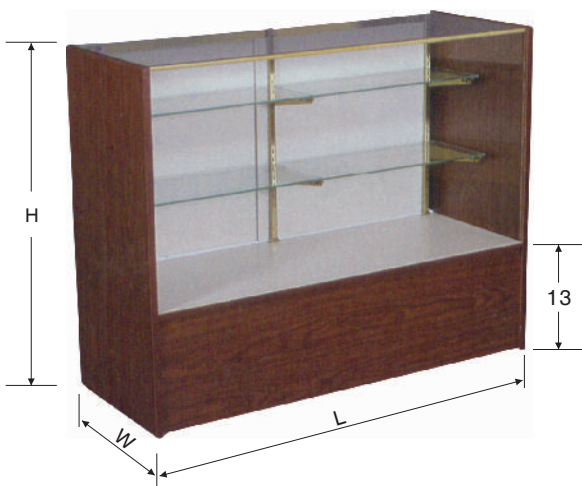

Easy Move

Easy Assembly

Height Adjustable Bar

Heavy Duty Z Shape Base

W, L, H

Model	Size L×W×H(mm)
BN7080033	530×1278×1845

SHOWCASE

Aluminum Frame Showcase

- Glass front, top, sides and 2 rows of adjustable shelves
- All units are wooden base and glass sliding doors

Full Vision

Model	Size L × W × H ()
BN7090001	48 × 20 × 38

Half Vision

Model	Size L × W × H ()
BN7090002	48 × 20 × 38

Wood Showcase

- Glass front, top, 2 rows of shelves
- All units are wooden base, sides and sliding doors

Full Vision

Model	Size L × W × H ()
BN7090003	48 × 20 × 38

Half Vision

Model	Size L × W × H ()
BN7090004	48 × 20 × 38