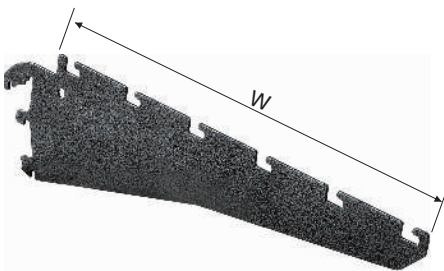

Multi-Position Bracket

Model	Size W(mm)
BN7041501	470
BN7041502	400
BN7041503	350