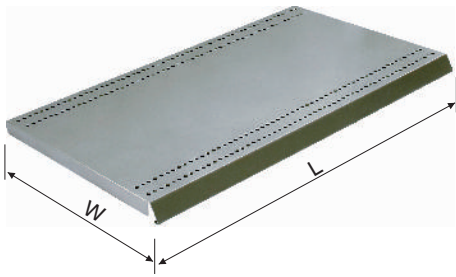

Components

	Description
1	Centre Upright
2	Starter Upright
3	Perforated Wood Panel
4	Top Rail
5	Adjustable Screw
6	Kick Plate
7	End Deck Base Side
8	End Kick Plate
9	End Unit
10	End Perforated Wood Panel
11	Upper Shelf For End Unit
12	Bottom Shelf For End Unit

Top Cap

Model	Size L×W(mm)
BN7031201	728×53

Kick Plate

Model	Size L×H(mm)
BN7031301	1520×75
BN7031302	762×75

Shelf Lip

Model	Size L(mm)
BN7031401	756

BN7032001

BN7031701