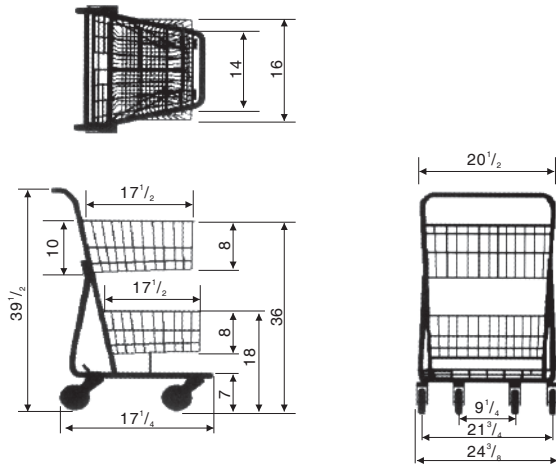

SHOPPING CART

Japanese Style

Model	Capacity		Caster	Surface Finish			
	L	KG		Zinc With Epoxy	Zinc	Chrome	Powder Coated
BN7120501	60	80	4	✓	✓	✓	✓

Children Style

Specifications:

- Materials: Steel/Plastic
- Package: Plastic Wrap/Nested
- Castors: TPE, TPR, PU, PVC
- Customer logo are acceptable on the handle bar and the baby seat
- Plastic piece for preventing hitting
- Lock sets are also available(US,EU coin, etc)